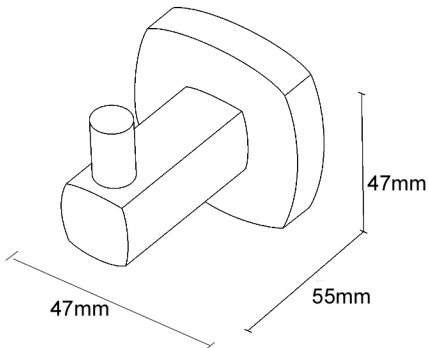

VELOSO ROBE HOOK

47x55x47mm

YVRH

HEIRLOOM
BATHROOMS WITH STYLE

MEASUREMENTS SUBJECT TO MANUFACTURING TOLERANCE