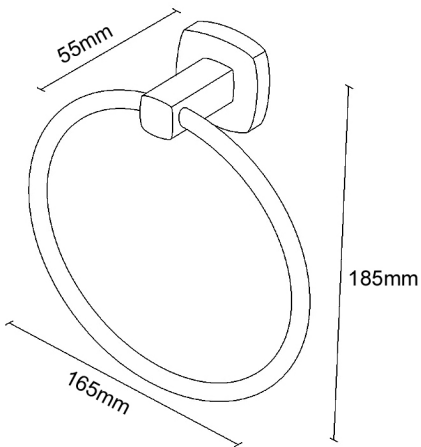

VELOSO TOWEL STIRRUP

165x185x55mm

YVTRS

HEIRLOOM
BATHROOMS WITH STYLE

MEASUREMENTS SUBJECT TO MANUFACTURING TOLERANCE