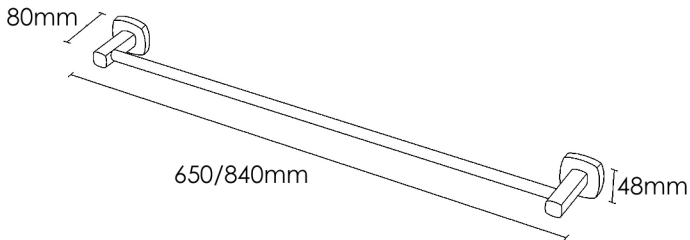

VELOSO TOWEL RAIL

650x80x48

YVTR600

840x80x48

YVTR800

MEASUREMENTS SUBJECT TO MANUFACTURING TOLERANCE