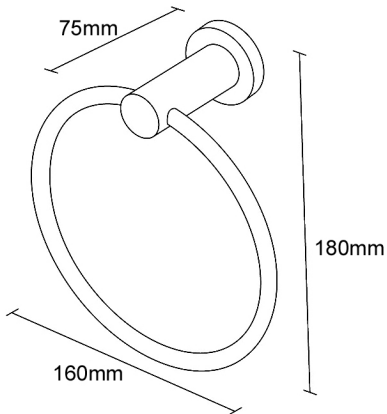

CENTRO TOWEL STIRRUP
160x180x75mm
YCTRS

HEIRLOOM
BATHROOMS WITH STYLE

MEASUREMENTS SUBJECT TO MANUFACTURING TOLERANCE