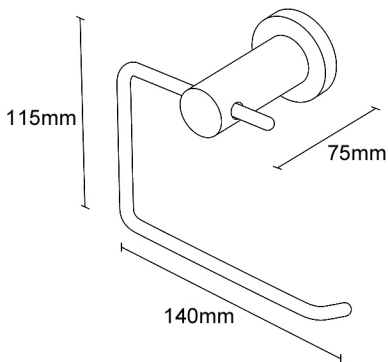

CENTRO TOILET ROLL HOLDER

140x115x75mm

YCTRN

HEIRLOOM
BATHROOMS WITH STYLE

MEASUREMENTS SUBJECT TO MANUFACTURING TOLERANCE