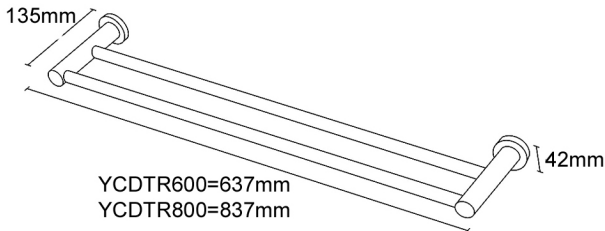

CENTRO DOUBLE TOWEL RAIL

638x135x42mm

YCDTR600

837x135x42mm

YCDTR800

HEIRLOOM
BATHROOMS WITH STYLE

MEASUREMENTS SUBJECT TO MANUFACTURING TOLERANCE