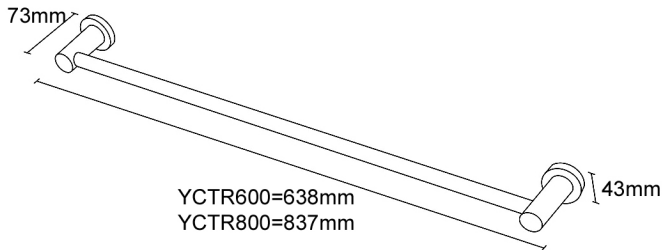

CENTRO TOWEL RAIL

638x73x43mm

YCTR600

837x73x43mm

YCTR800

HEIRLOOM
BATHROOMS WITH STYLE

MEASUREMENTS SUBJECT TO MANUFACTURING TOLERANCE