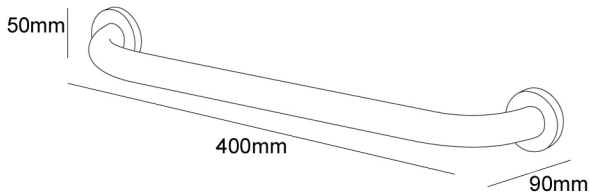

GRAB RAIL 400

400x90x50mm

25mm dia

GRC

HEIRLOOM
BATHROOMS WITH STYLE

MEASUREMENTS SUBJECT TO MANUFACTURING TOLERANCE