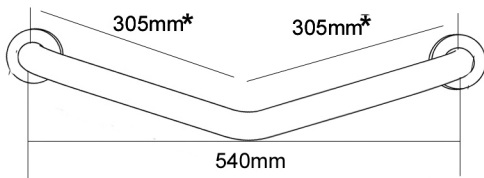

45° 305 GRAB RAIL
305x305mm
GRK45A305, GRP45A305

HEIRLOOM
BATHROOMS WITH STYLE

***** -Nominal Distance

MEASUREMENTS SUBJECT TO MANUFACTURING TOLERANCE