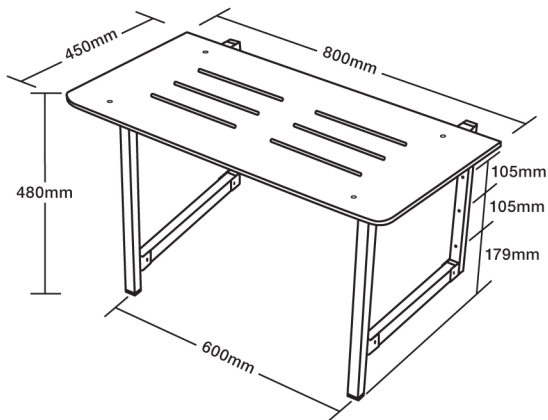

# FOLD UP SHOWER SEAT

CODE: SSF800

MEASUREMENTS SUBJECT TO MANUFACTURING TOLERANCE