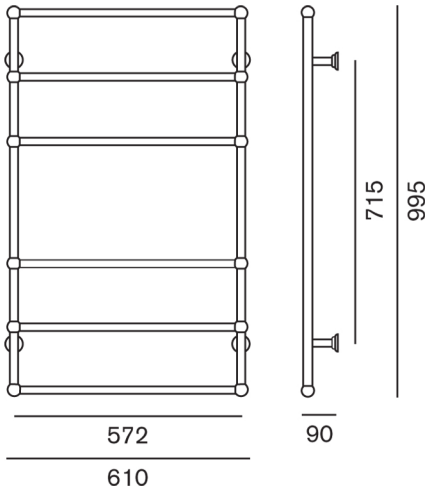

Carlton Towel Warmer

995x610x90
WCA1000

MEASUREMENTS SUBJECT TO MANUFACTURING TOLERANCE