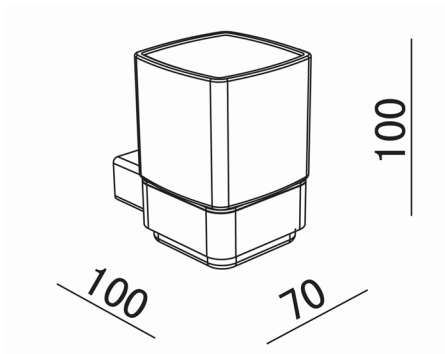

STUDIO1 TUMBLER

70x100x100mm

STT

HEIRLOOM
BATHROOMS WITH STYLE

MEASUREMENTS SUBJECT TO MANUFACTURING TOLERANCE