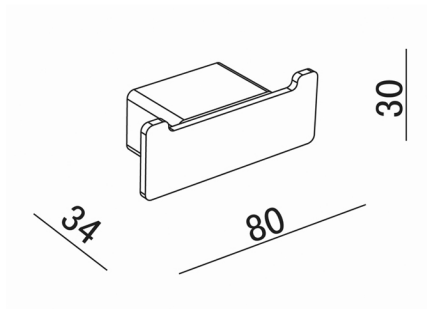

# STUDIO1 ROBE HOOK

80x34x30mm

STRH

**HEIRLOOM**  
BATHROOMS WITH STYLE

MEASUREMENTS SUBJECT TO MANUFACTURING TOLERANCE