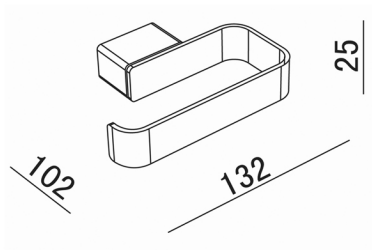

STUDIO1 TOILET ROLL HOLDER

132x102x25mm

SSTRN

HEIRLOOM
BATHROOMS WITH STYLE

MEASUREMENTS SUBJECT TO MANUFACTURING TOLERANCE