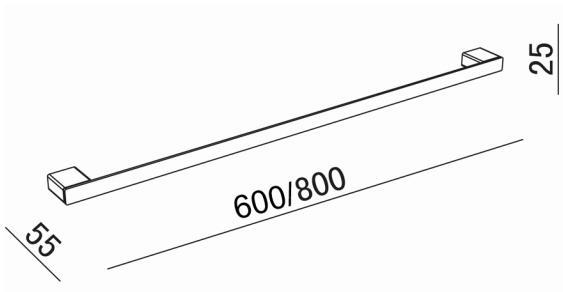

STUDIO1 TOWEL RAIL

600x55x25mm

STTR600

800x55x25mm

STTR800

HEIRLOOM
BATHROOMS WITH STYLE

MEASUREMENTS SUBJECT TO MANUFACTURING TOLERANCE