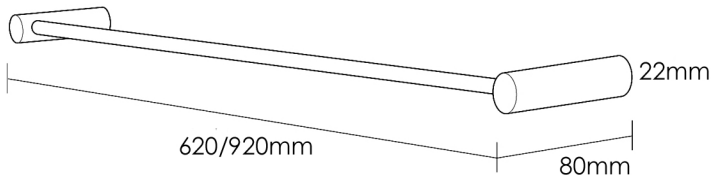

GENESIS TOWEL RAIL

620x80x22

GTR600

920x80x22

GTR900

MEASUREMENTS SUBJECT TO MANUFACTURING TOLERANCE