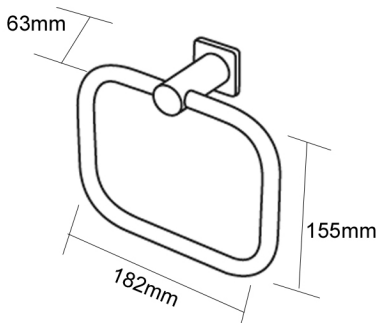

DARIO TOWEL STIRRUP
182x63x155mm
DTRS

HEIRLOOM
BATHROOMS WITH STYLE

MEASUREMENTS SUBJECT TO MANUFACTURING TOLERANCE