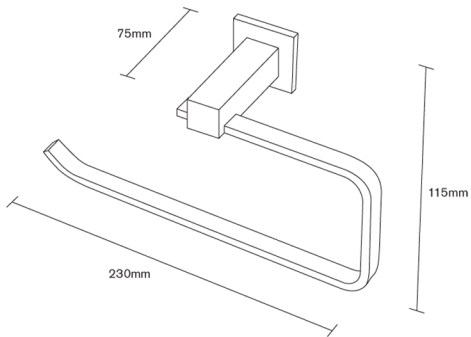

# KUBIX TOWEL STIRRUP

230x115x75  
XTRS

MEASUREMENTS SUBJECT TO MANUFACTURING TOLERANCE