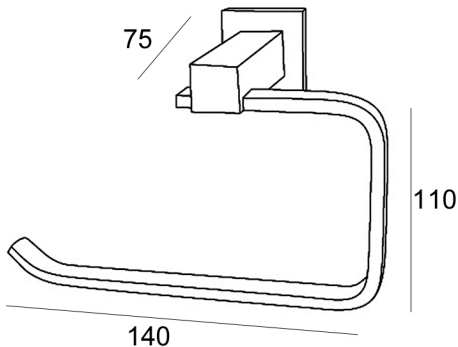

KUBIX TOILET ROLL HOLDER

140x75x110mm

XTRN

HEIRLOOM
BATHROOMS WITH STYLE

MEASUREMENTS SUBJECT TO MANUFACTURING TOLERANCE