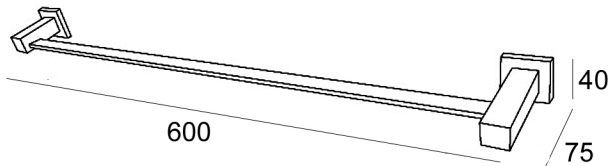

KUBIX TOWEL RAIL
600x75x40mm
XTR600

HEIRLOOM
BATHROOMS WITH STYLE

MEASUREMENTS SUBJECT TO MANUFACTURING TOLERANCE