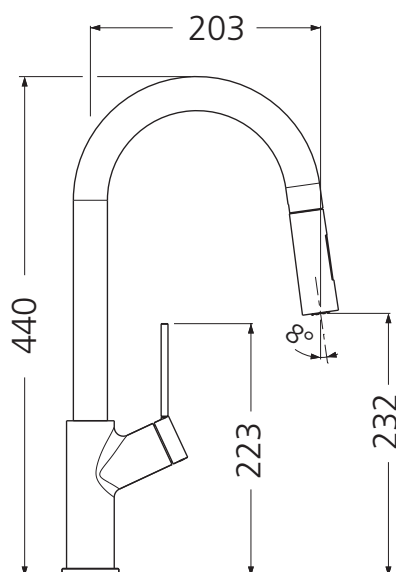

Oliveri®

Model: VT0426

FEATURES AND BENEFITS

- **WELS 4 star rating**
4 Star water efficiency rating, 6.5L per minute.
- **Range of finishes**
Chrome or brushed finishes are available to match your kitchen.
- **Made in Italy**
Made in Italy for premium quality and reliability.
- **15 year warranty**
Covered by Oliveri's 15 year warranty (10 years parts & labour plus an additional 5 years parts only).
- **Watermark**
Oliveri mixers carry the Watermark logo, confirming they comply with New Zealand standards.

FINISHES

OTHER MODELS YOU MAY LIKE

SPECIFICATIONS

Description

Oliveri Vilo pull out spray mixer

Mixer Height

440 mm

WELS Rating

4 star water efficiency
6.5L per minute

Finish	Chrome (VT0426C) or brushed (VT0426B)
Cartridge Size	35 mm
Cartridge Type	Ceramic disc
EAN	Chrome: 9324974008154 Brushed: 9324974008161
Spout height	232 mm
Max. operating pressure	600 kpa
Origin	Made in Italy
Carton Size	490 x 390 x 75 mm
Weight	2.5 kg
Warranty	15 Year Warranty: 10 years only (parts & labour) plus an additional 5 years on the Cartridge (parts only) Refer to oliveri.co.nz for full warranty details