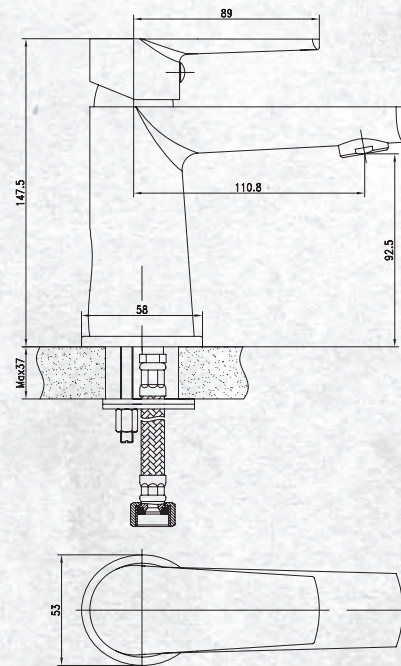

FEATURES

- DR Solid brass body and handle in chrome finish with hot & cold etching.
- Spout reach 110mm to centre of outlet
- Suitable for mains pressures
- 35mm cartridge
- WELS 4 ★ 7.0 lpm (mains)