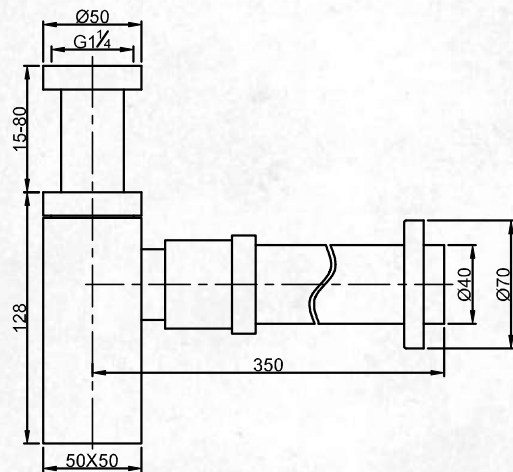

#### FEATURES

- 32mm or 40mm connection
- Brass construction
- Chrome finish
- Standards and Watermark approved