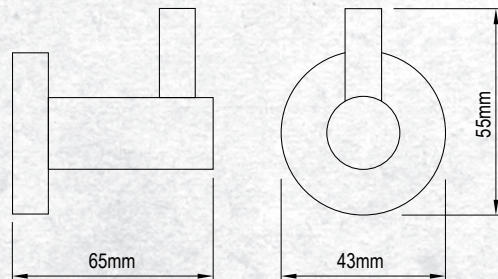

FEATURES

- Bright Chrome finish
- Single point wall fixing
- 65mm projection