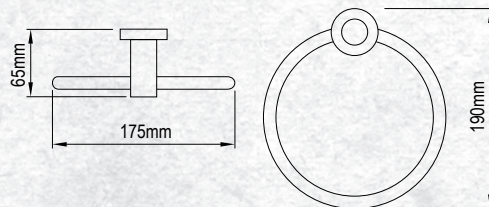

## FEATURES

- Bright Chrome finish
- Single point wall fixing
- 65mm projection