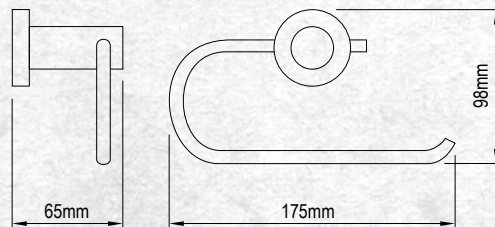

FEATURES

- Bright Chrome finish
- Single point wall fixing
- 65mm projection

ACCESSORIES ON DISPLAY PRODUCTS ARE NOT INCLUDED