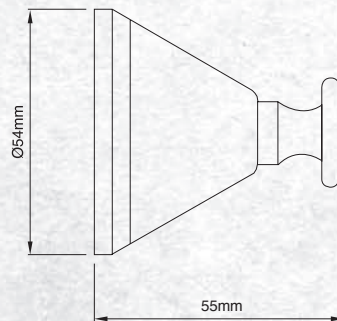

### FEATURES

- Brass construction
- Chrome finish
- Double mounting for secure fixing
- Extends 55mm from wall