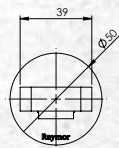

### FEATURES

- DR Solid brass body
- Spout reach 180mm to centre of outlet
- Suitable for all pressures
- 50mm round trim
- Chrome finish

[www.placemakers.co.nz](http://www.placemakers.co.nz)

**mico**

The bathroom specialist