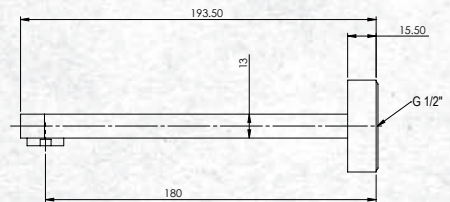

### FEATURES

- DR Solid brass body
- Spout reach 180mm to centre of outlet
- Suitable for all pressures
- 50mm round trim
- Chrome finish

[www.placemakers.co.nz](http://www.placemakers.co.nz)

**mico**

The bathroom specialist