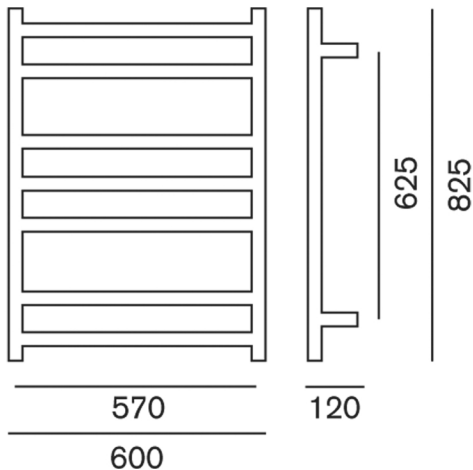

STUDIO 1 NOIR 825 TOWEL WARMER
825x600x120
WS825N

MEASUREMENTS SUBJECT TO MANUFACTURING TOLERANCE