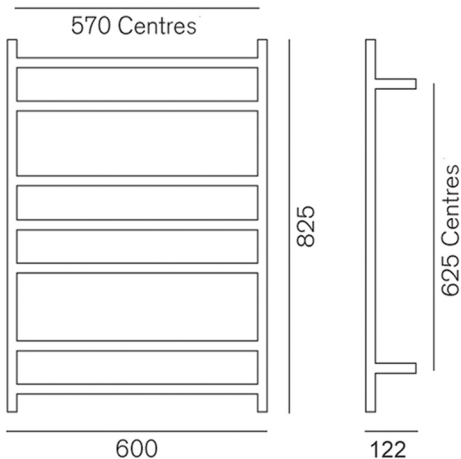

GENESIS NERO 825 TOWEL WARMER

825x600x122
WG825N

MEASUREMENTS SUBJECT TO MANUFACTURING TOLERANCE