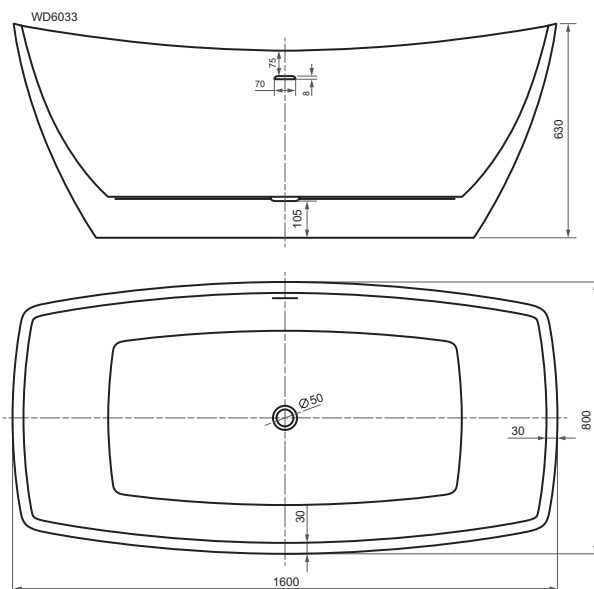

FEATURES

Acrylic with fiber glass and resin

Size: 1600 x 800 x 630mm

Weight: 180Kg

Color: white with Overflow

Volume: 260L

Warranty: 5 Years

SPECIFICATIONS