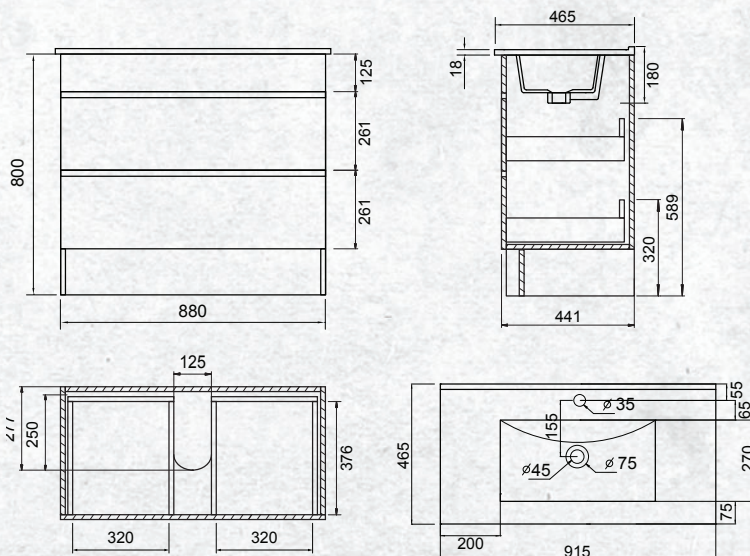

FLOOR STANDING 900MM 2 DRW

W 915mm, H 818 mm, D 465mm
2 drawer

FINISH

White Gloss

CODE

(7)708786

OTHER FINISHES AVAILABLE

Grey/Rift
(7)709527

Black/Rift
(7)708799

SPECIFICATION

TAPWARE AND ACCESSORIES NOT INCLUDED