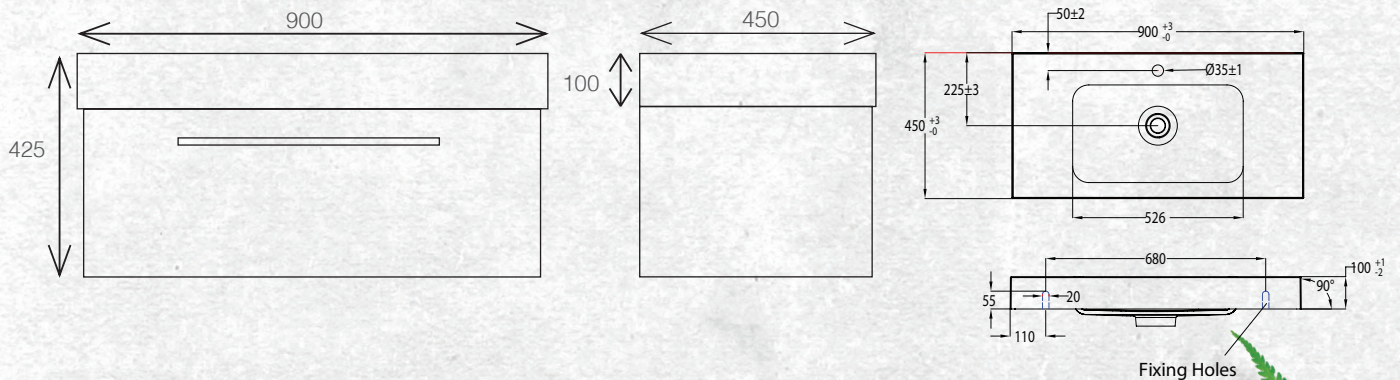

SPECIFICATION

TAPWARE AND ACCESSORIES NOT INCLUDED

www.placemakers.co.nz

mico

The bathroom specialist

www.mico.co.nz