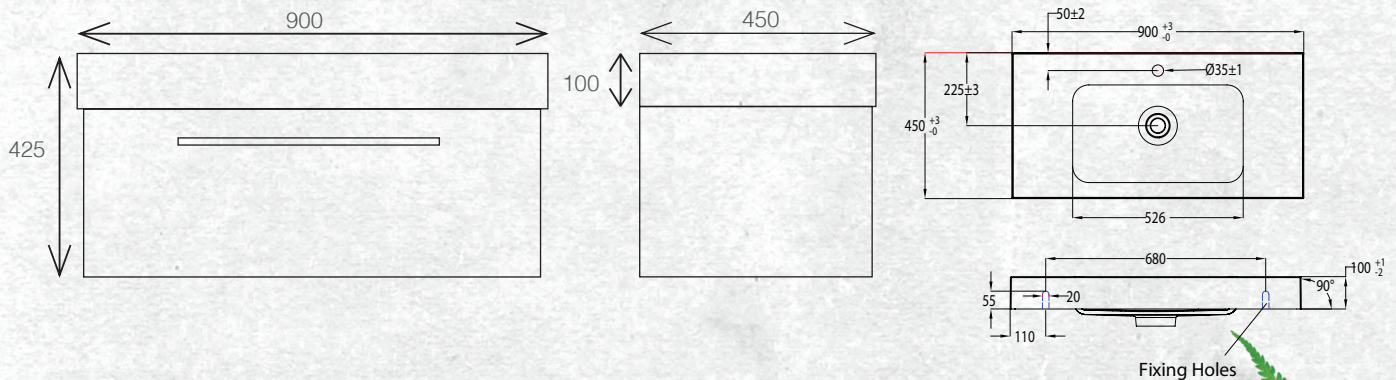

SPECIFICATION

TAPWARE AND ACCESSORIES NOT INCLUDED

www.placemakers.co.nz

mico

The bathroom specialist

www.mico.co.nz