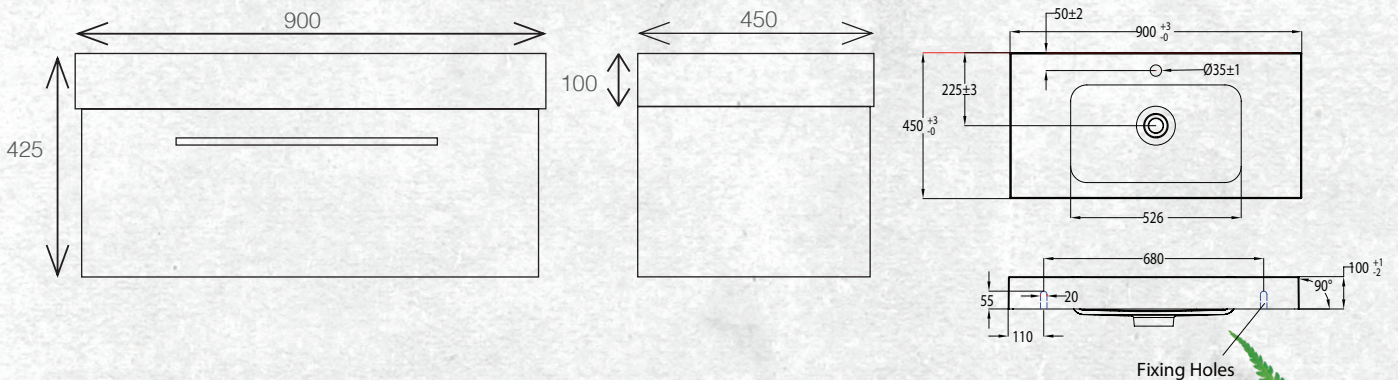

SPECIFICATION

TAPWARE AND ACCESSORIES NOT INCLUDED

www.placemakers.co.nz

mico

The bathroom specialist

www.mico.co.nz