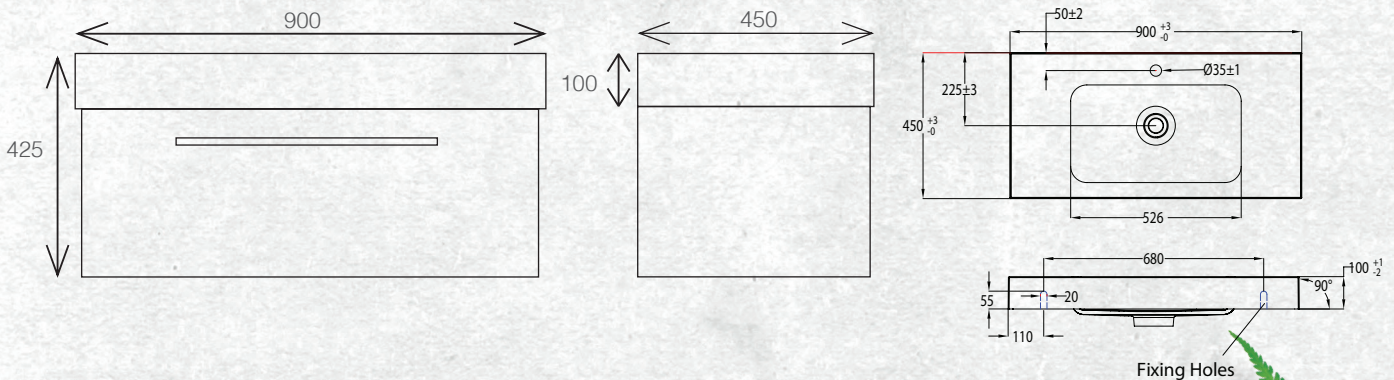

SPECIFICATION

TAPWARE AND ACCESSORIES NOT INCLUDED

www.placemakers.co.nz

mico

The bathroom specialist

www.mico.co.nz