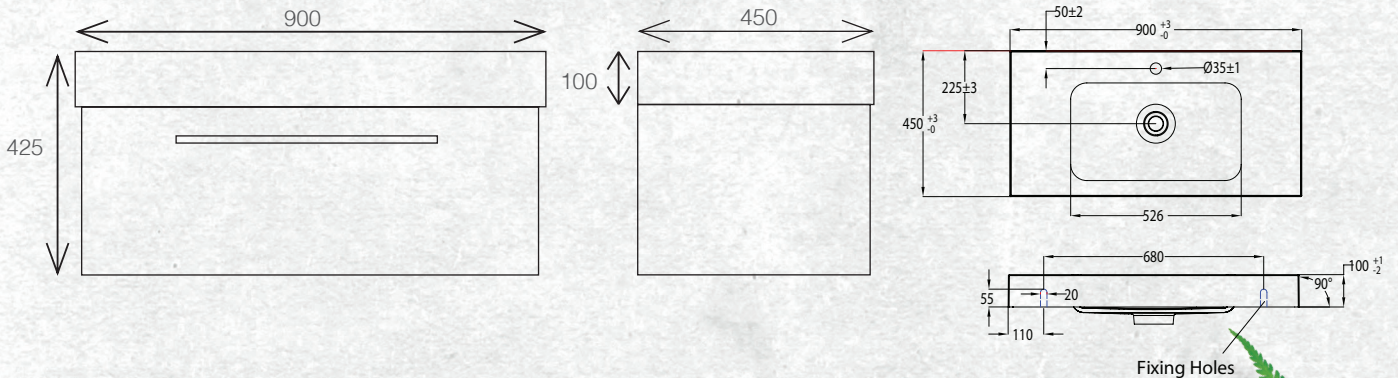

SPECIFICATION

TAPWARE AND ACCESSORIES NOT INCLUDED

www.placemakers.co.nz

mico

The bathroom specialist

www.mico.co.nz