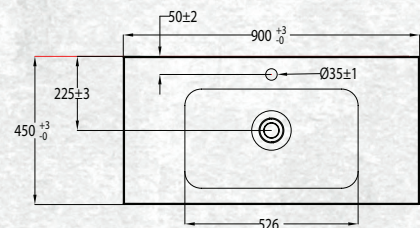

SPECIFICATION

Fixing Holes

TAPWARE AND ACCESSORIES NOT INCLUDED

www.placemakers.co.nz

mico

The bathroom specialist

www.mico.co.nz