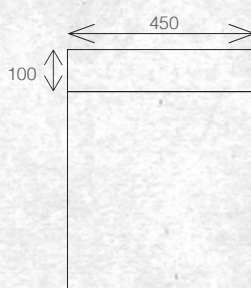

SPECIFICATION

Fixing Holes

TAPWARE AND ACCESSORIES NOT INCLUDED

www.placemakers.co.nz

mico

The bathroom specialist

www.mico.co.nz