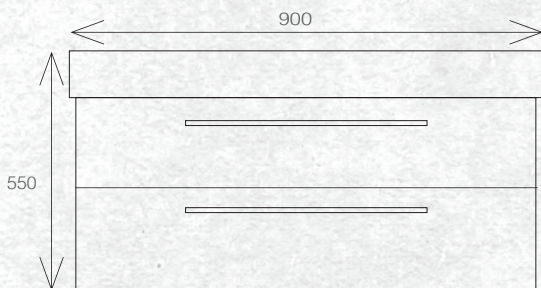

SPECIFICATION

Fixing Holes

TAPWARE AND ACCESSORIES NOT INCLUDED

www.placemakers.co.nz

mico

The bathroom specialist

www.mico.co.nz