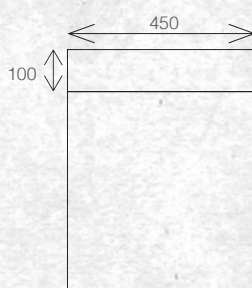

SPECIFICATION

Fixing Holes

TAPWARE AND ACCESSORIES NOT INCLUDED

www.placemakers.co.nz

mico

The bathroom specialist

www.mico.co.nz