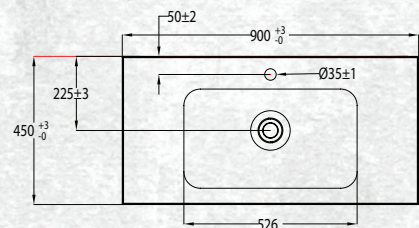

SPECIFICATION

Fixing Holes

TAPWARE AND ACCESSORIES NOT INCLUDED

www.placemakers.co.nz

mico

The bathroom specialist

www.mico.co.nz