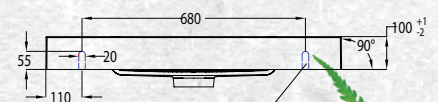

SPECIFICATION

Fixing Holes

TAPWARE AND ACCESSORIES NOT INCLUDED