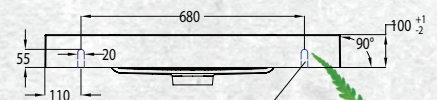

SPECIFICATION

Fixing Holes

TAPWARE AND ACCESSORIES NOT INCLUDED