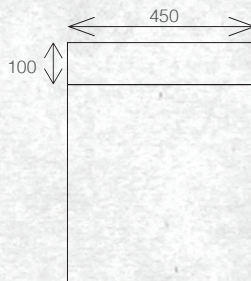

SPECIFICATION

Fixing Holes

TAPWARE AND ACCESSORIES NOT INCLUDED

www.placemakers.co.nz

mico

The bathroom specialist

www.mico.co.nz