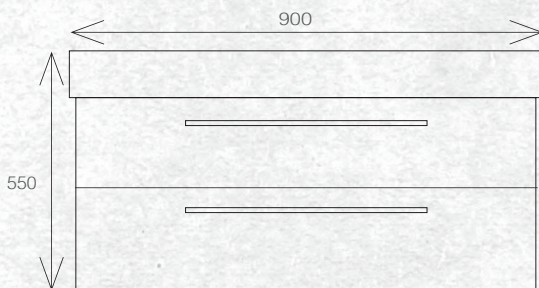

SPECIFICATION

Fixing Holes

TAPWARE AND ACCESSORIES NOT INCLUDED

www.placemakers.co.nz

mico

The bathroom specialist

www.mico.co.nz