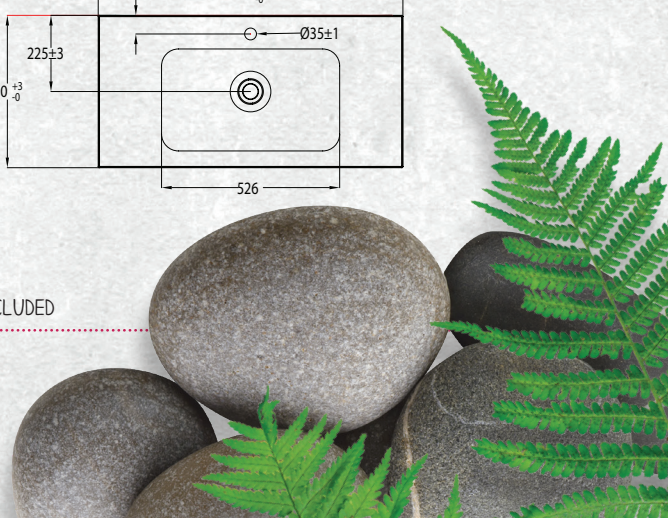

BATHROOMWARE
FOR REAL KIWIS
Raymor

TESSA VANITIES

The Tessa vanity range features a polymarble top and is available with soft close drawers in a variety of cabinet finishes.

FLOOR STANDING 900MM 2DRW

FINISH CODE
White Gloss (7)628365

OTHER FINISHES AVAILABLE

SPECIFICATION

TAPWARE AND ACCESSORIES NOT INCLUDED

www.placemakers.co.nz

mico

The bathroom specialist

www.mico.co.nz