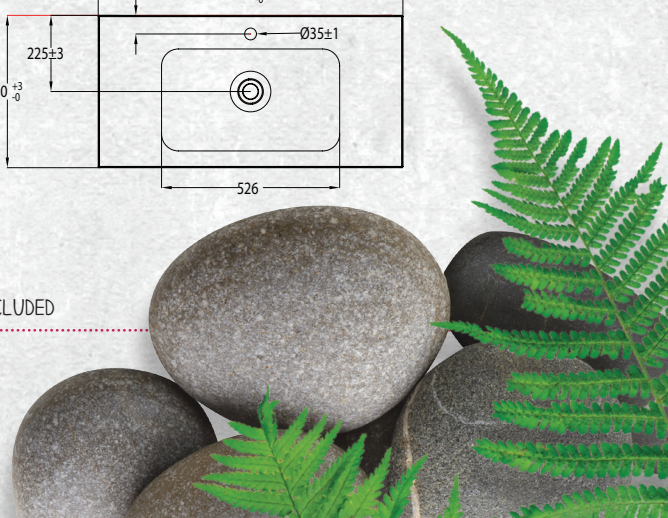

BATHROOMWARE
FOR REAL KIWIS
Raymor

TESSA VANITIES

The Tessa vanity range features a polymarble top and is available with soft close drawers in a variety of cabinet finishes.

FLOOR STANDING 900MM 2DRW

FINISH CODE
Nordic Ash (7)693595

OTHER FINISHES AVAILABLE

SPECIFICATION

TAPWARE AND ACCESSORIES NOT INCLUDED

www.placemakers.co.nz

mico

The bathroom specialist

www.mico.co.nz