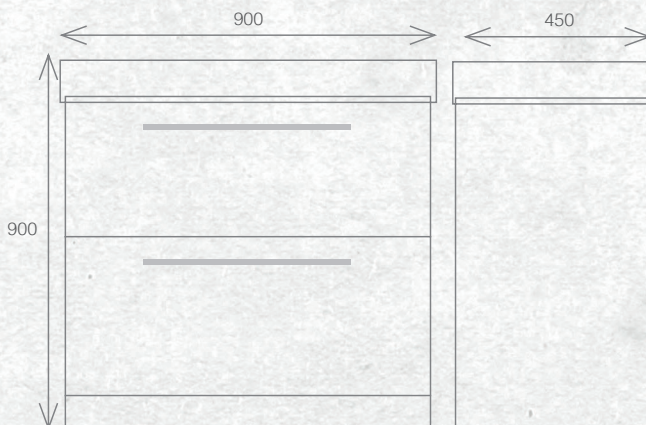

SPECIFICATION

TAPWARE AND ACCESSORIES NOT INCLUDED

www.placemakers.co.nz

mico

The bathroom specialist

www.mico.co.nz