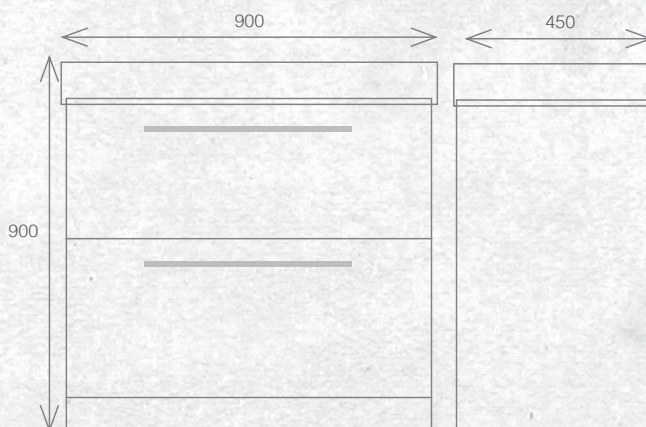

SPECIFICATION

TAPWARE AND ACCESSORIES NOT INCLUDED

www.placemakers.co.nz

mico

The bathroom specialist

www.mico.co.nz