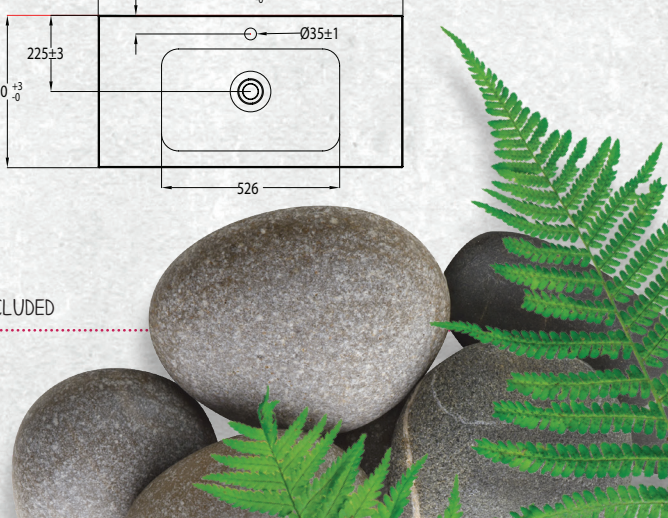

BATHROOMWARE
FOR REAL KIWIS
Raymor

TESSA VANITIES

The Tessa vanity range features a polymarble top and is available with soft close drawers in a variety of cabinet finishes.

FLOOR STANDING 900MM 2DRW

FINISH CODE
Manhattan Elm (7)693594

OTHER FINISHES AVAILABLE

SPECIFICATION

TAPWARE AND ACCESSORIES NOT INCLUDED

www.placemakers.co.nz

mico

The bathroom specialist

www.mico.co.nz