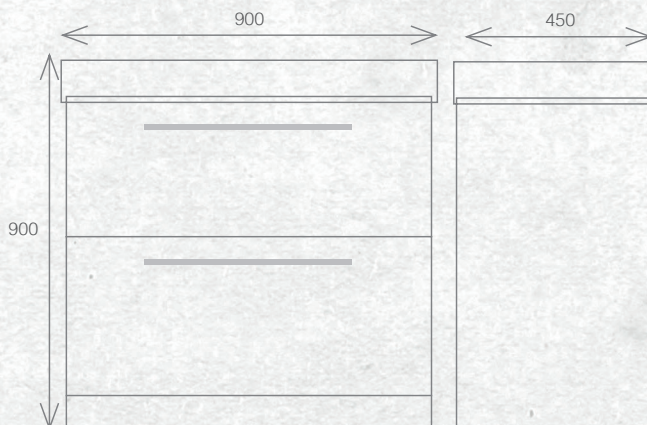

SPECIFICATION

TAPWARE AND ACCESSORIES NOT INCLUDED

www.placemakers.co.nz

mico

The bathroom specialist

www.mico.co.nz