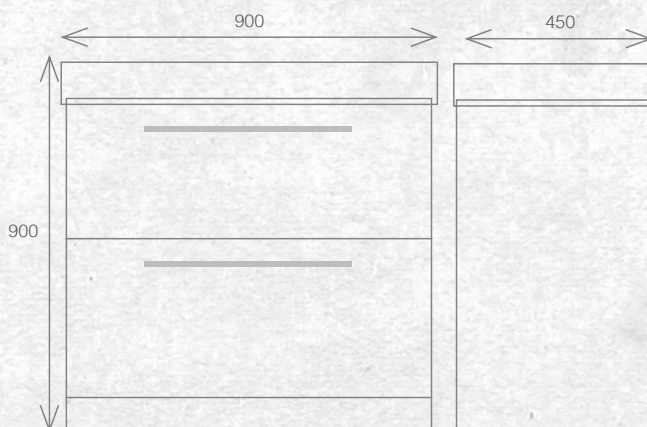

SPECIFICATION

TAPWARE AND ACCESSORIES NOT INCLUDED

www.placemakers.co.nz

mico

The bathroom specialist

www.mico.co.nz