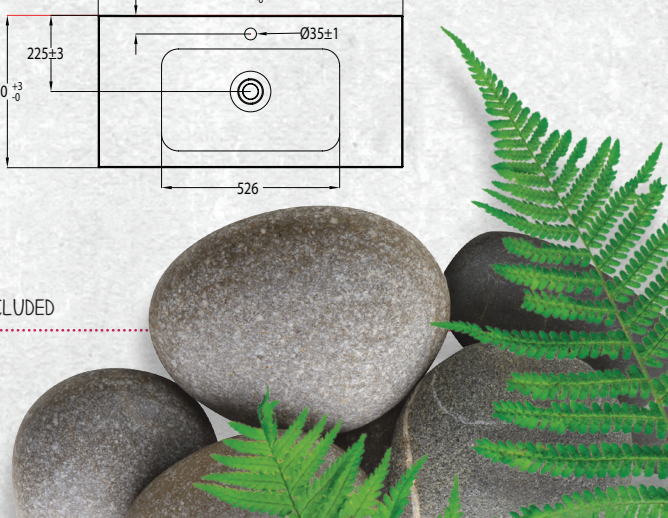

BATHROOMWARE
FOR REAL KIWIS
Raymor

TESSA VANITIES

The Tessa vanity range features a polymarble top and is available with soft close drawers in a variety of cabinet finishes.

FLOOR STANDING 900MM 2DRW

FINISH   CODE
Charred Oak   (7)628367

OTHER FINISHES AVAILABLE

SPECIFICATION

TAPWARE AND ACCESSORIES NOT INCLUDED

www.placemakers.co.nz

mico

The bathroom specialist

www.mico.co.nz