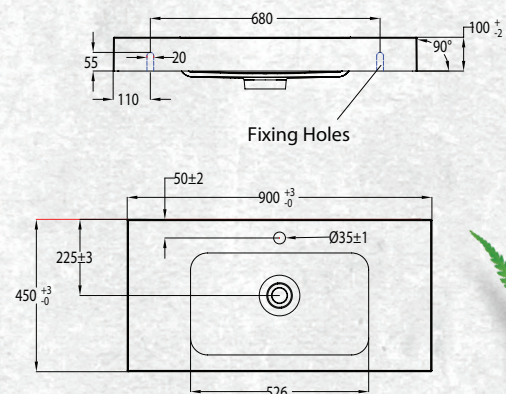

SPECIFICATION

TAPWARE AND ACCESSORIES NOT INCLUDED

www.placemakers.co.nz

mico

The bathroom specialist

www.mico.co.nz