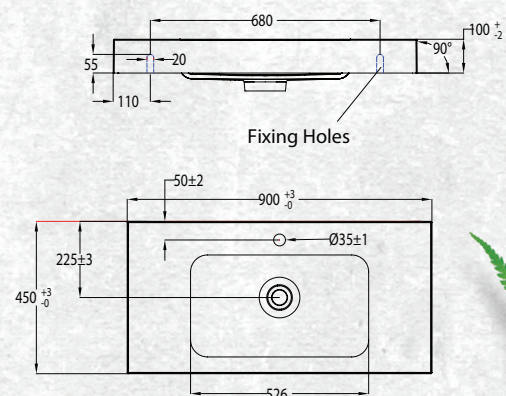

SPECIFICATION

TAPWARE AND ACCESSORIES NOT INCLUDED

www.placemakers.co.nz

mico

The bathroom specialist

www.mico.co.nz