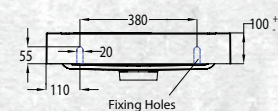

SPECIFICATION