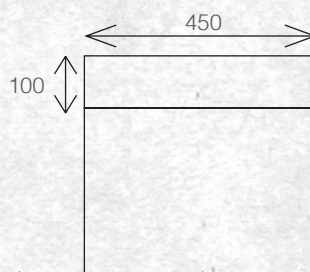

SPECIFICATION