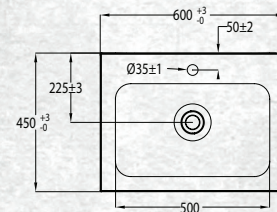

SPECIFICATION