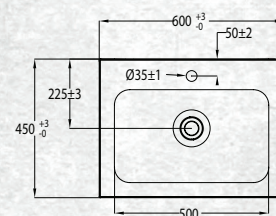

SPECIFICATION