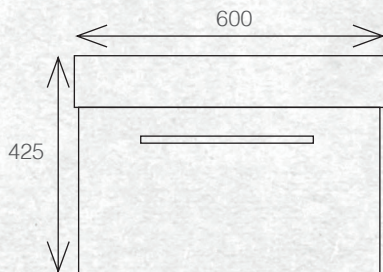

SPECIFICATION