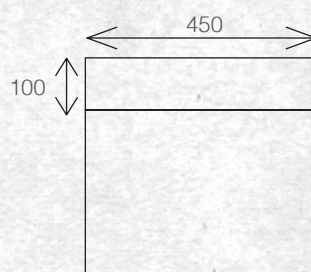

SPECIFICATION