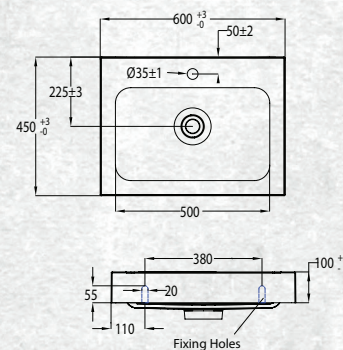

SPECIFICATION