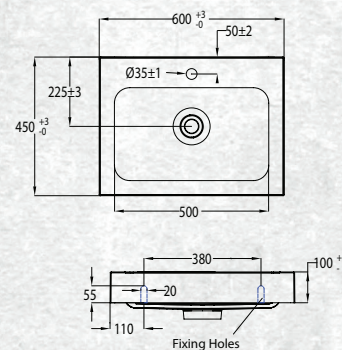

SPECIFICATION