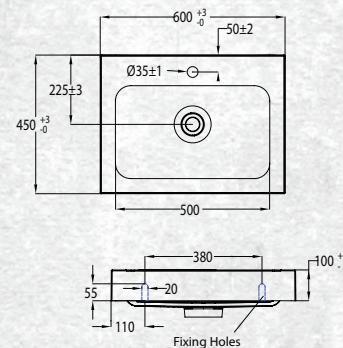

SPECIFICATION