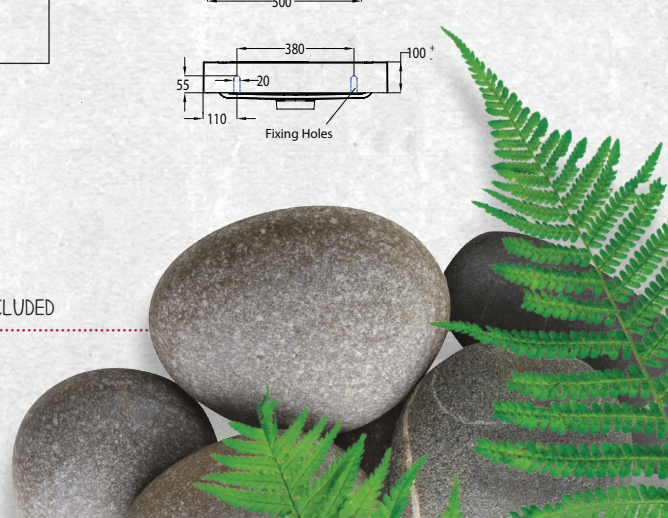

TAPWARE AND ACCESSORIES NOT INCLUDED

www.placemakers.co.nz

mico

The bathroom specialist

www.mico.co.nz