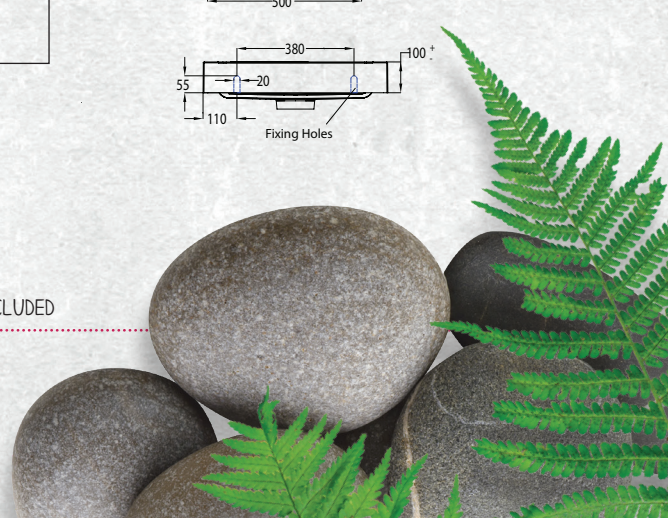

BATHROOMWARE FOR REAL KIWIS Raymor

TESSA VANITIES

The Tessa vanity range features a polymarble top and is available with soft close drawers in a variety of cabinet finishes.

WALL HUNG 600MM 1DRW

W 600mm, H 425mm, D 450mm
One drawer