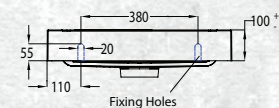

SPECIFICATION