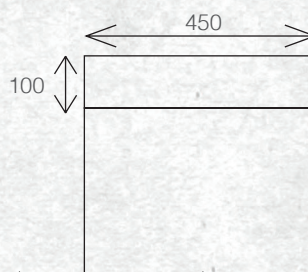

SPECIFICATION