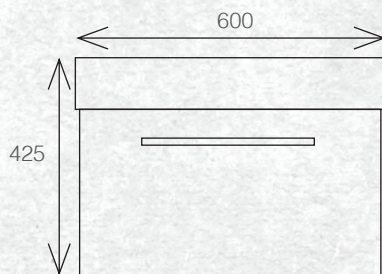

SPECIFICATION