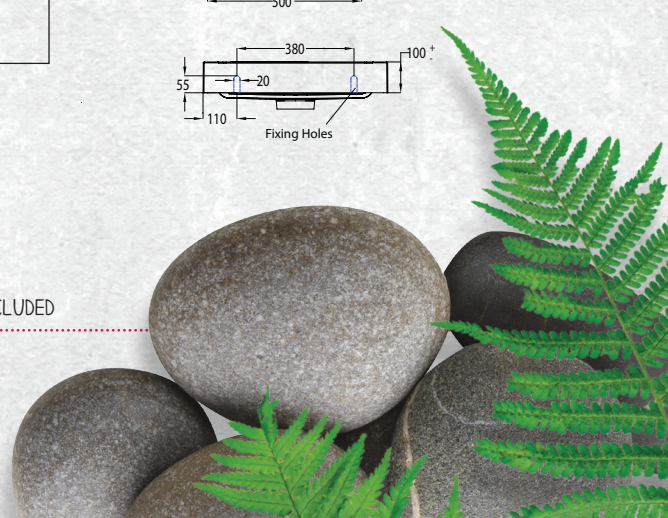

TAPWARE AND ACCESSORIES NOT INCLUDED

www.placemakers.co.nz

mico

The bathroom specialist

www.mico.co.nz

BATHROOMWARE
FOR REAL KIWIS
Raymor

TESSA VANITIES

The Tessa vanity range features a polymarble top and is available with soft close drawers in a variety of cabinet finishes.