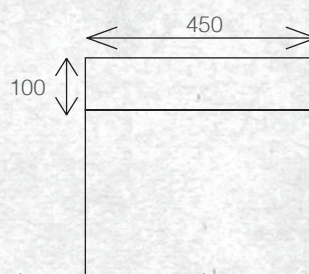

SPECIFICATION