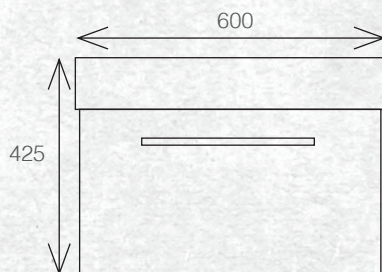

SPECIFICATION