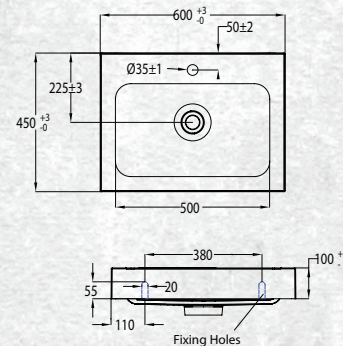

SPECIFICATION