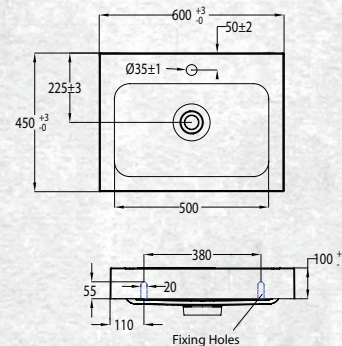

SPECIFICATION