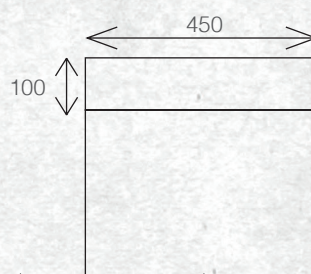

SPECIFICATION