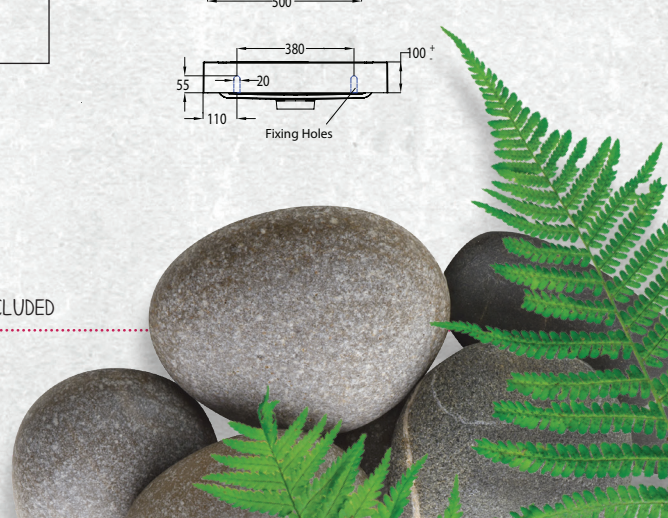

BATHROOMWARE
FOR REAL KIWIS
Raymor

TESSA VANITIES

The Tessa vanity range features a polymarble top and is available with soft close drawers in a variety of cabinet finishes.

WALL HUNG 600MM 1DRW

W 600mm, H 425mm, D 450mm
One drawer