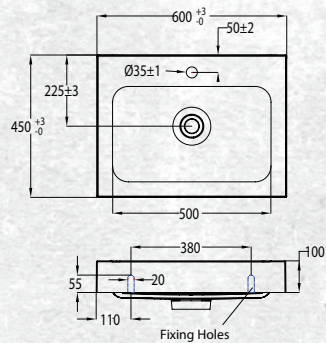

SPECIFICATION

TAPWARE AND ACCESSORIES NOT INCLUDED

www.placemakers.co.nz

mico

The bathroom specialist

www.mico.co.nz