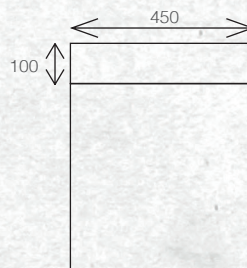

SPECIFICATION

TAPWARE AND ACCESSORIES NOT INCLUDED

www.placemakers.co.nz

mico

The bathroom specialist

www.mico.co.nz