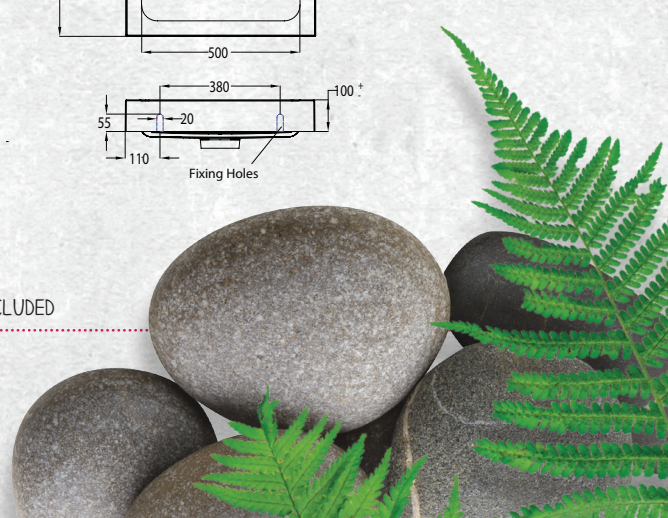

TAPWARE AND ACCESSORIES NOT INCLUDED

www.placemakers.co.nz

mico

The bathroom specialist

www.mico.co.nz

BATHROOMWARE FOR REAL KIWIS Raymor

TESSA VANITIES

The Tessa vanity range features a polymarble top and is available with soft close drawers in a variety of cabinet finishes.