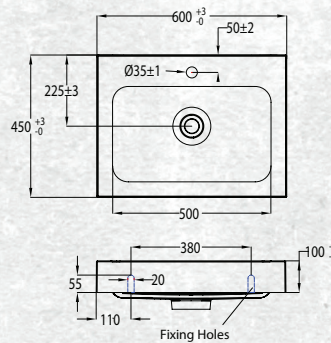

SPECIFICATION

TAPWARE AND ACCESSORIES NOT INCLUDED

www.placemakers.co.nz

mico

The bathroom specialist

www.mico.co.nz