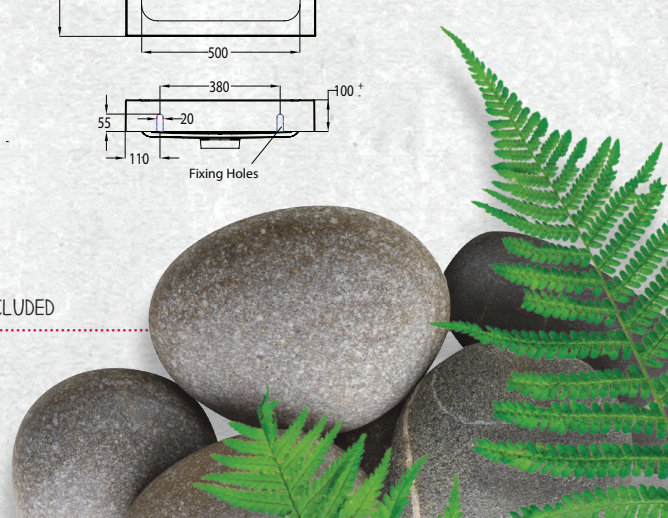

BATHROOMWARE FOR REAL KIWIS Raymor

TESSA VANITIES

The Tessa vanity range features a polymarble top and is available with soft close drawers in a variety of cabinet finishes.

WALL HUNG 600MM 2DRW

W 600mm, H 550mm, D 450mm
Two drawer