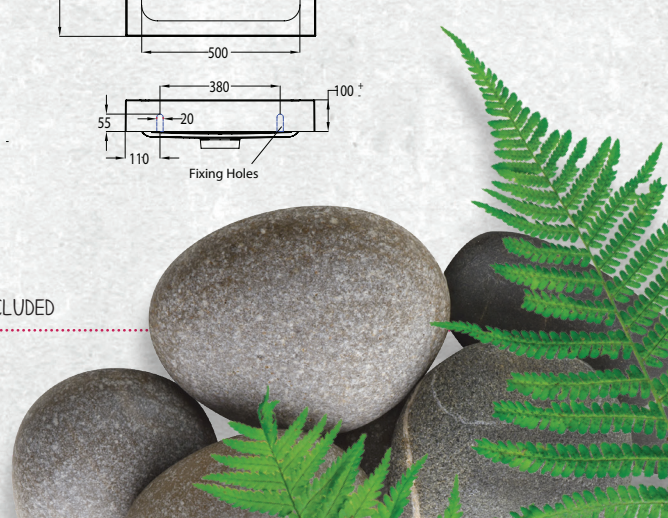

BATHROOMWARE
FOR REAL KIWIS
Raymor

TESSA VANITIES

The Tessa vanity range features a polymarble top and is available with soft close drawers in a variety of cabinet finishes.

WALL HUNG 600MM 2DRW

FINISH   CODE
Charred Oak   (7)628357

OTHER FINISHES AVAILABLE

SPECIFICATION

TAPWARE AND ACCESSORIES NOT INCLUDED

www.placemakers.co.nz

mico

The bathroom specialist

www.mico.co.nz