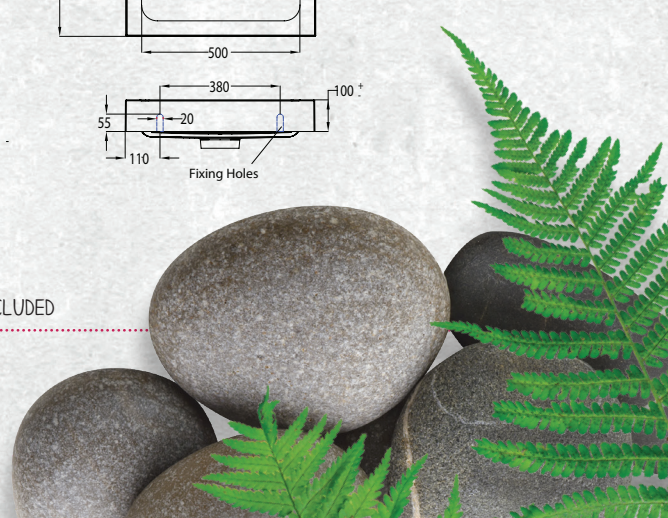

BATHROOMWARE FOR REAL KIWIS Raymor

TESSA VANITIES

The Tessa vanity range features a polymarble top and is available with soft close drawers in a variety of cabinet finishes.

WALL HUNG 600MM 2DRW

FINISH CODE
Manhattan Elm (7)693590

OTHER FINISHES AVAILABLE

SPECIFICATION

TAPWARE AND ACCESSORIES NOT INCLUDED

www.placemakers.co.nz

mico

The bathroom specialist

www.mico.co.nz