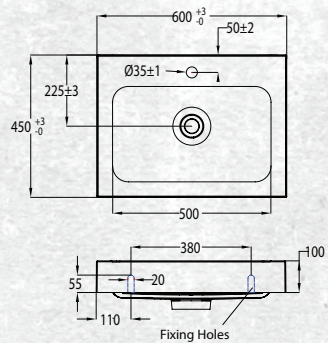

SPECIFICATION

TAPWARE AND ACCESSORIES NOT INCLUDED

www.placemakers.co.nz

mico

The bathroom specialist

www.mico.co.nz