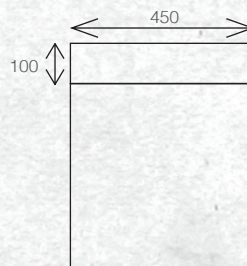

SPECIFICATION

TAPWARE AND ACCESSORIES NOT INCLUDED

www.placemakers.co.nz

mico

The bathroom specialist

www.mico.co.nz