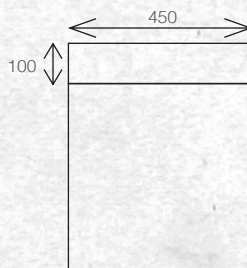

SPECIFICATION

TAPWARE AND ACCESSORIES NOT INCLUDED

www.placemakers.co.nz

mico

The bathroom specialist

www.mico.co.nz