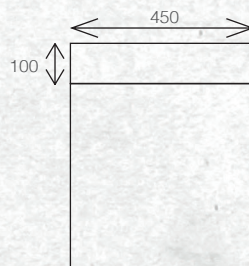

SPECIFICATION

TAPWARE AND ACCESSORIES NOT INCLUDED

www.placemakers.co.nz

mico

The bathroom specialist

www.mico.co.nz