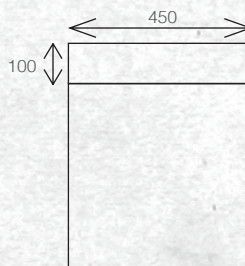

SPECIFICATION

TAPWARE AND ACCESSORIES NOT INCLUDED

www.placemakers.co.nz

mico

The bathroom specialist

www.mico.co.nz