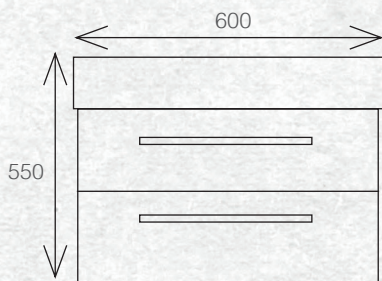

SPECIFICATION

TAPWARE AND ACCESSORIES NOT INCLUDED

www.placemakers.co.nz

mico

The bathroom specialist

www.mico.co.nz