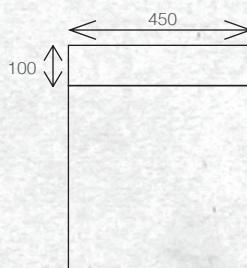

SPECIFICATION

TAPWARE AND ACCESSORIES NOT INCLUDED

www.placemakers.co.nz

mico

The bathroom specialist

www.mico.co.nz