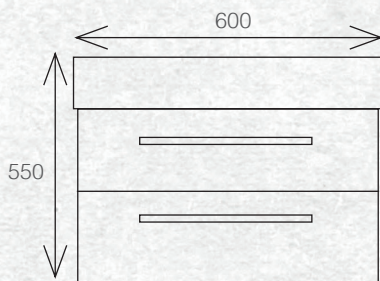

SPECIFICATION

TAPWARE AND ACCESSORIES NOT INCLUDED

www.placemakers.co.nz

mico

The bathroom specialist

www.mico.co.nz