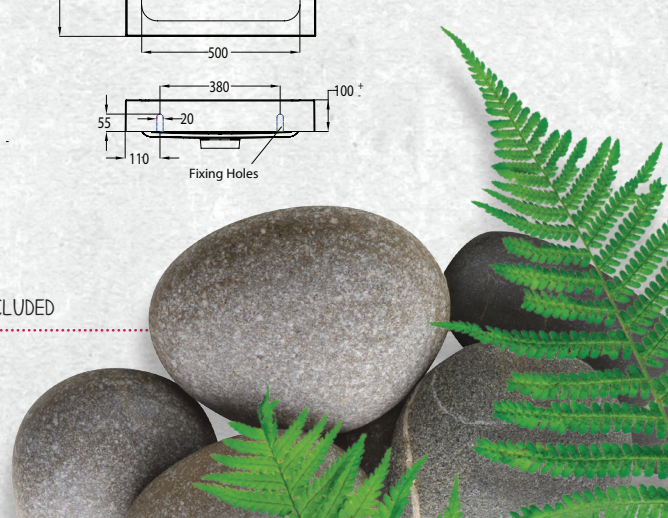

BATHROOMWARE
FOR REAL KIWIS
Raymor

TESSA VANITIES

The Tessa vanity range features a polymarble top and is available with soft close drawers in a variety of cabinet finishes.

WALL HUNG 600MM 2DRW

FINISH   CODE
White Gloss   **(7)628356**

OTHER FINISHES AVAILABLE

SPECIFICATION

TAPWARE AND ACCESSORIES NOT INCLUDED

www.placemakers.co.nz

mico

The bathroom specialist

www.mico.co.nz