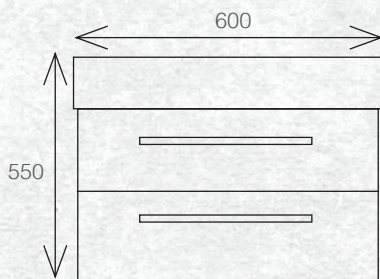

SPECIFICATION

TAPWARE AND ACCESSORIES NOT INCLUDED

www.placemakers.co.nz

mico

The bathroom specialist

www.mico.co.nz