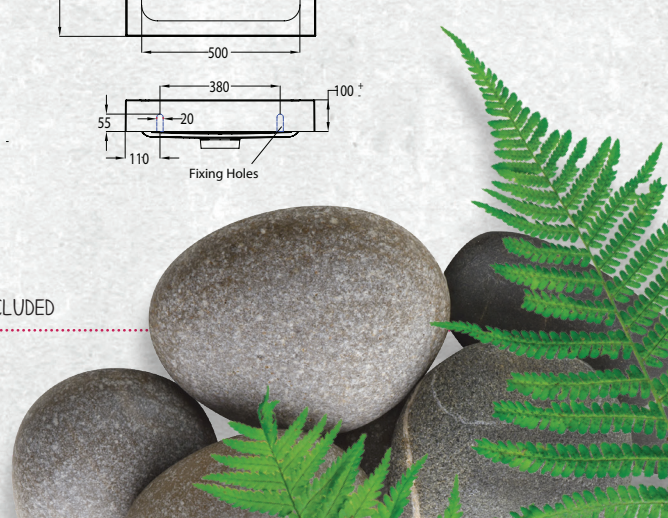

BATHROOMWARE
FOR REAL KIWIS
Raymor

TESSA VANITIES

The Tessa vanity range features a polymarble top and is available with soft close drawers in a variety of cabinet finishes.

WALL HUNG 600MM 2DRW

W 600mm, H 550mm, D 450mm
Two drawer