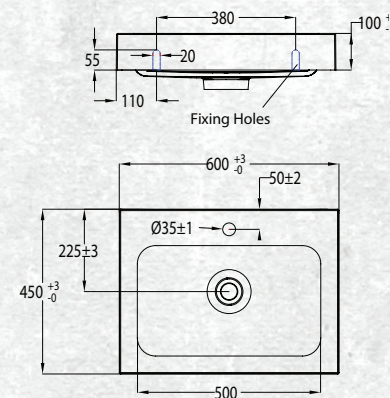

SPECIFICATION

TAPWARE AND ACCESSORIES NOT INCLUDED

www.placemakers.co.nz

mico

The bathroom specialist

www.mico.co.nz