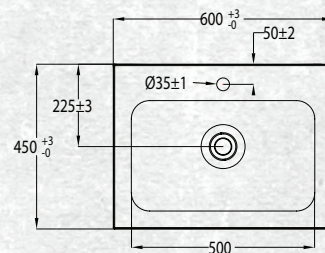

SPECIFICATION

TAPWARE AND ACCESSORIES NOT INCLUDED

www.placemakers.co.nz

mico

The bathroom specialist

www.mico.co.nz