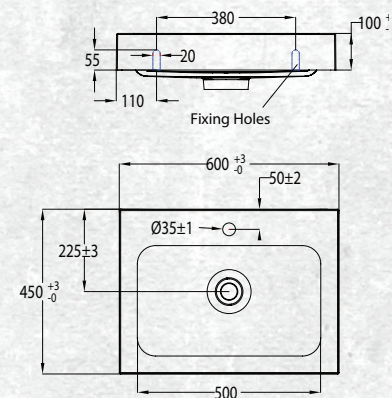

SPECIFICATION

TAPWARE AND ACCESSORIES NOT INCLUDED

www.placemakers.co.nz

mico

The bathroom specialist

www.mico.co.nz