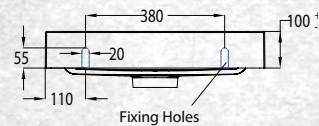

SPECIFICATION

TAPWARE AND ACCESSORIES NOT INCLUDED