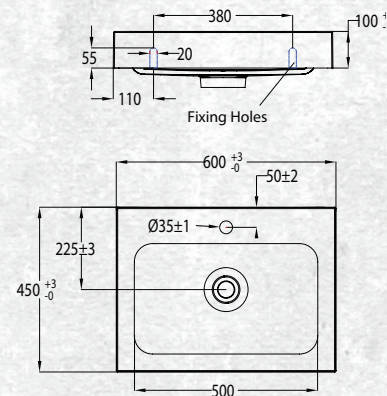

SPECIFICATION

TAPWARE AND ACCESSORIES NOT INCLUDED

www.placemakers.co.nz

mico

The bathroom specialist

www.mico.co.nz