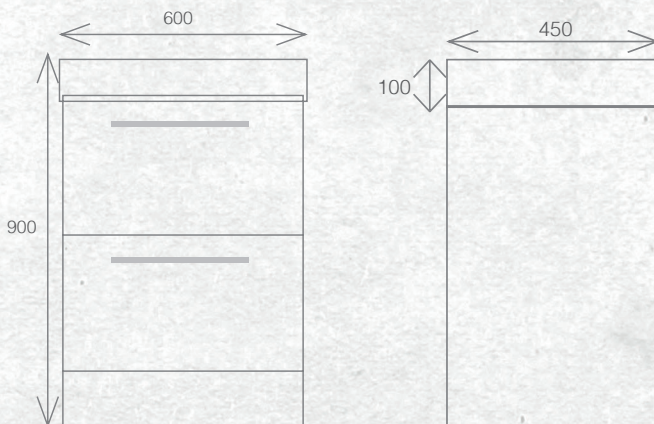

SPECIFICATION

TAPWARE AND ACCESSORIES NOT INCLUDED

www.placemakers.co.nz

mico

The bathroom specialist

www.mico.co.nz