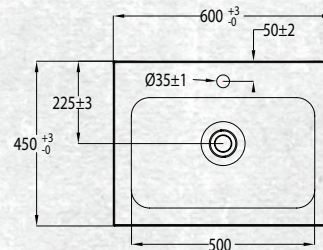

SPECIFICATION

TAPWARE AND ACCESSORIES NOT INCLUDED

www.placemakers.co.nz

mico

The bathroom specialist

www.mico.co.nz