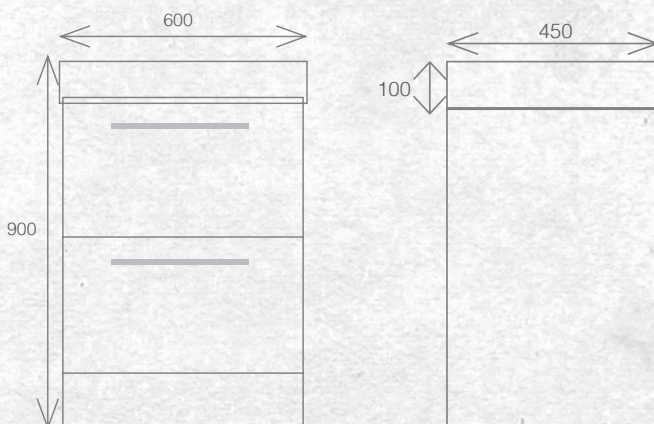

SPECIFICATION

TAPWARE AND ACCESSORIES NOT INCLUDED

www.placemakers.co.nz

mico

The bathroom specialist

www.mico.co.nz