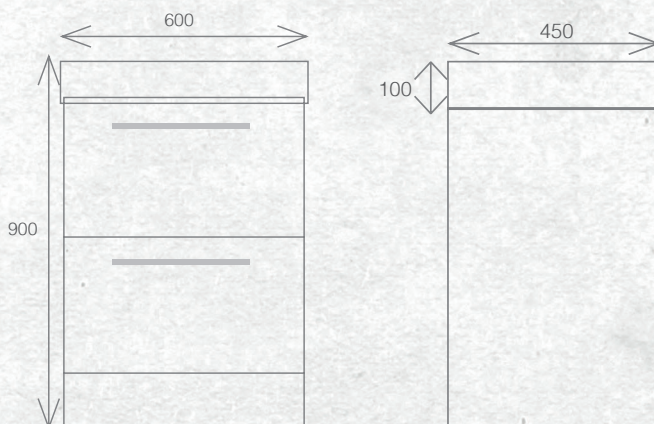

SPECIFICATION

TAPWARE AND ACCESSORIES NOT INCLUDED

www.placemakers.co.nz

mico

The bathroom specialist

www.mico.co.nz