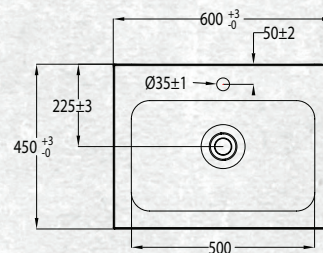

SPECIFICATION

TAPWARE AND ACCESSORIES NOT INCLUDED

www.placemakers.co.nz

mico

The bathroom specialist

www.mico.co.nz