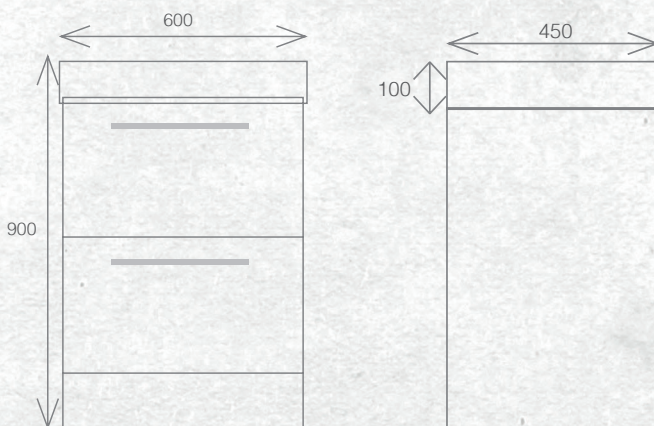

SPECIFICATION

TAPWARE AND ACCESSORIES NOT INCLUDED

www.placemakers.co.nz

mico

The bathroom specialist

www.mico.co.nz