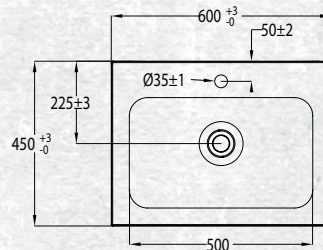

SPECIFICATION

TAPWARE AND ACCESSORIES NOT INCLUDED

www.placemakers.co.nz

mico

The bathroom specialist

www.mico.co.nz