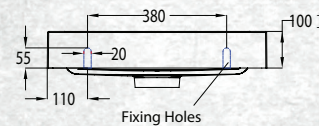

SPECIFICATION

TAPWARE AND ACCESSORIES NOT INCLUDED