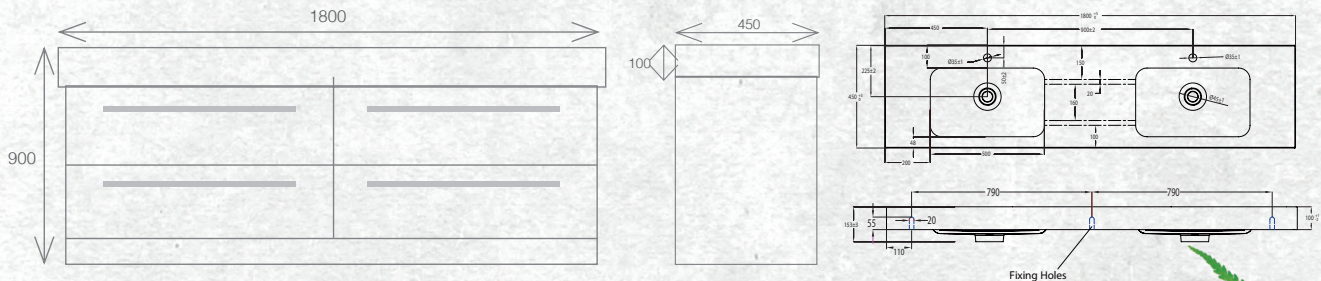

SPECIFICATION