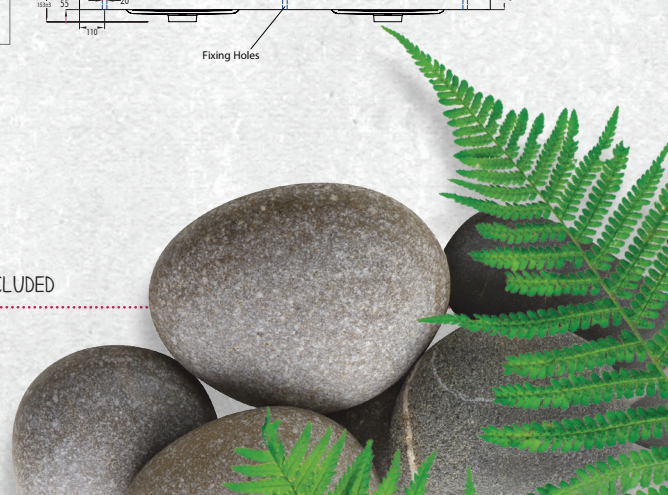

TAPWARE AND ACCESSORIES NOT INCLUDED

www.placemakers.co.nz

mico

The bathroom specialist

www.mico.co.nz