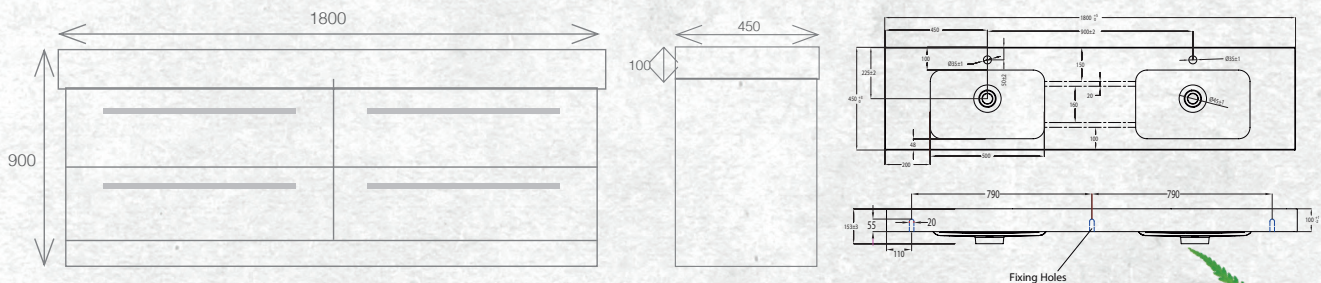

SPECIFICATION