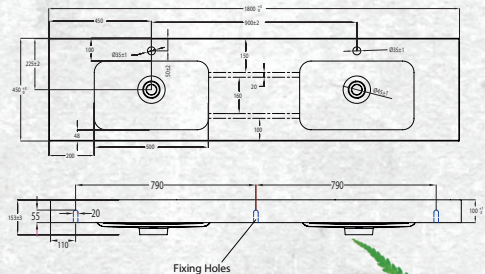

SPECIFICATION