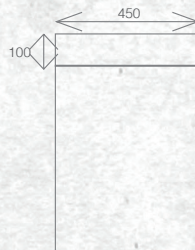

SPECIFICATION