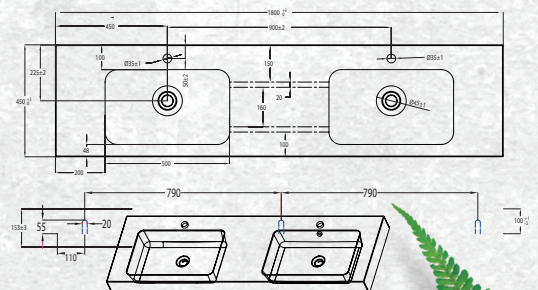

SPECIFICATION