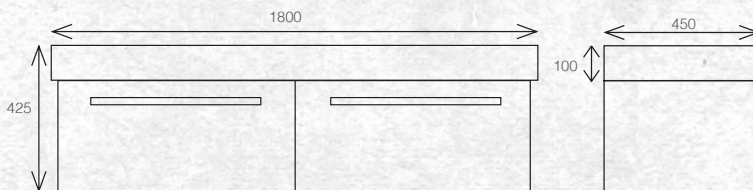

SPECIFICATION