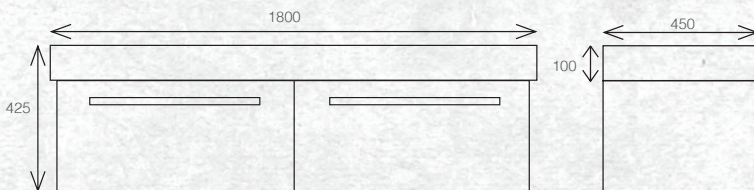

SPECIFICATION