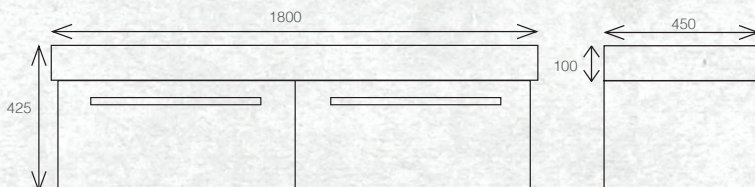

SPECIFICATION