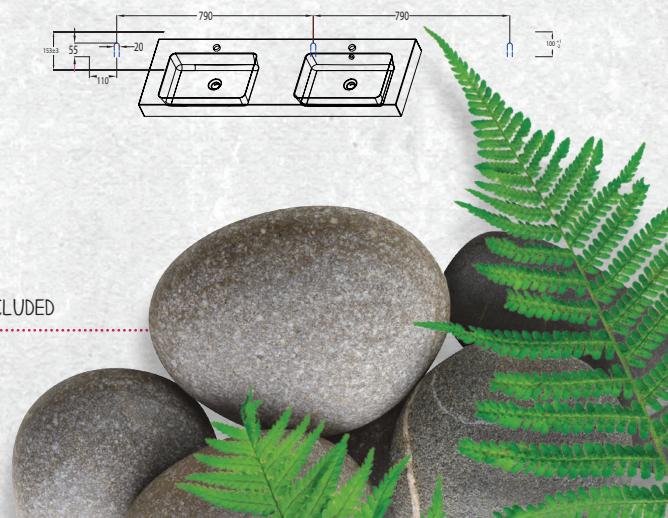

TAPWARE AND ACCESSORIES NOT INCLUDED

www.placemakers.co.nz

mico

The bathroom specialist

www.mico.co.nz