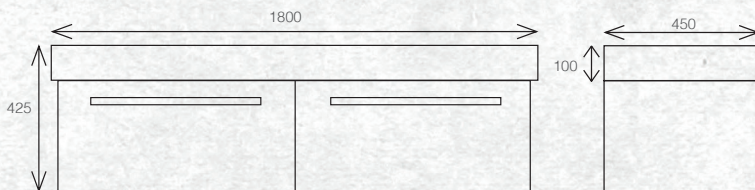

SPECIFICATION