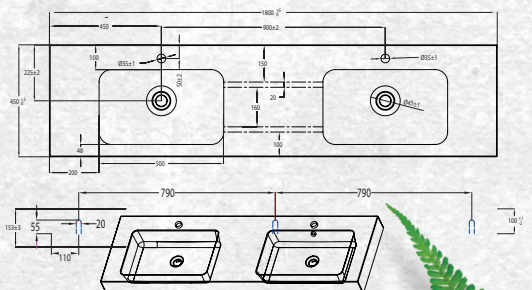

SPECIFICATION