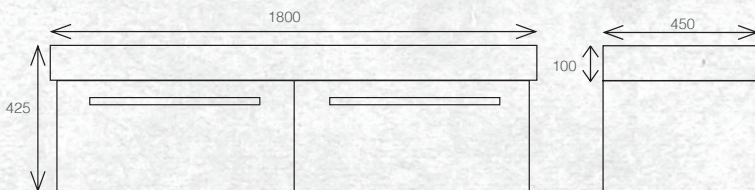

SPECIFICATION