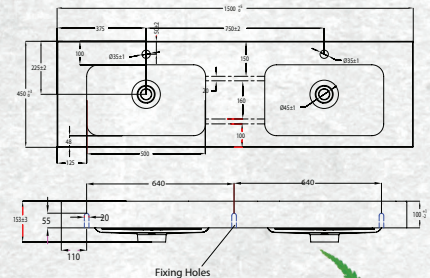

SPECIFICATION