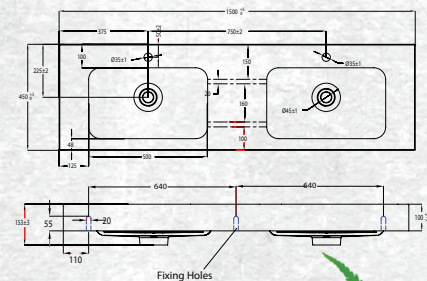

SPECIFICATION