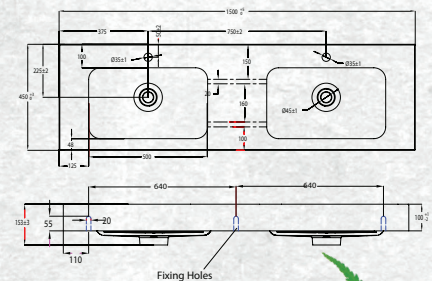

SPECIFICATION