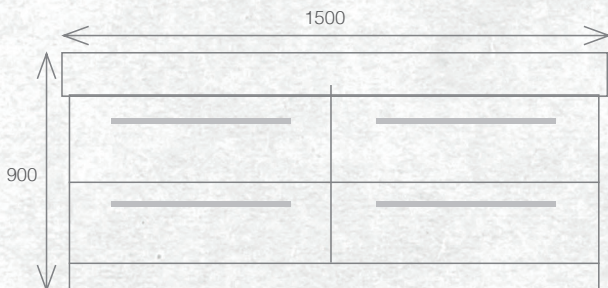

SPECIFICATION