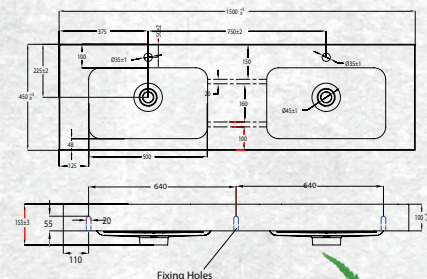

SPECIFICATION