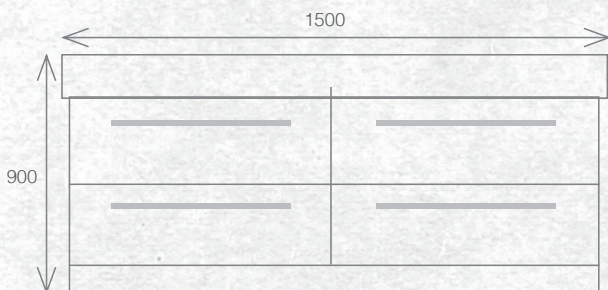

SPECIFICATION