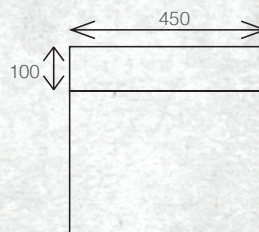

SPECIFICATION