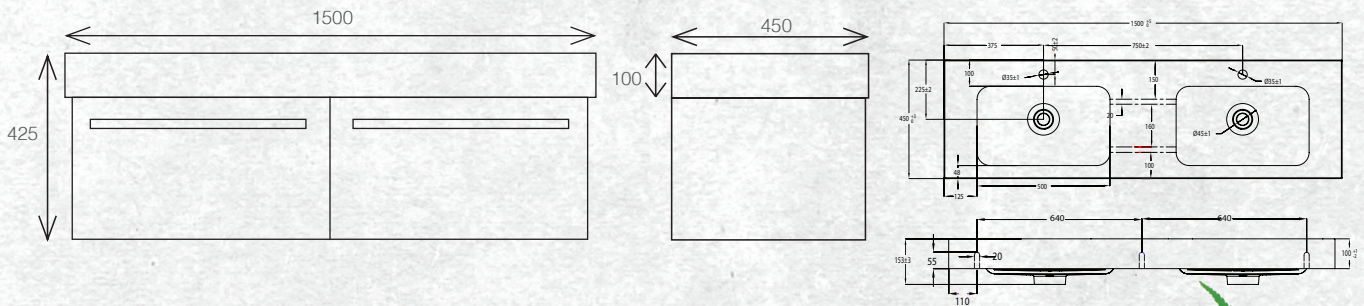

SPECIFICATION