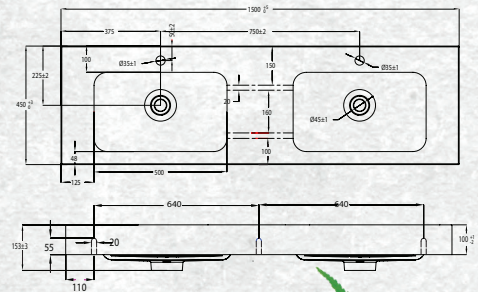

SPECIFICATION