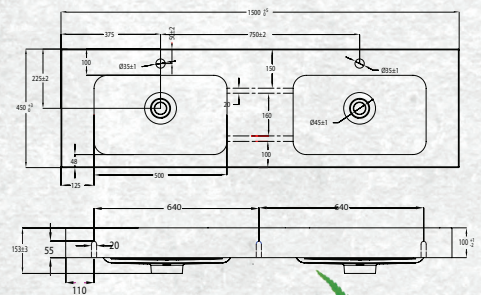

SPECIFICATION