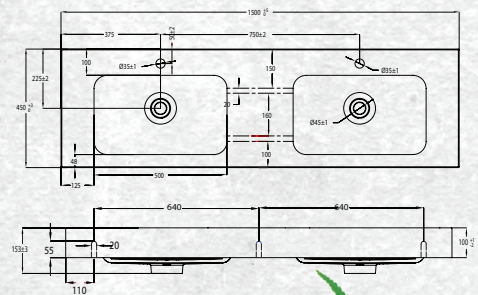

SPECIFICATION