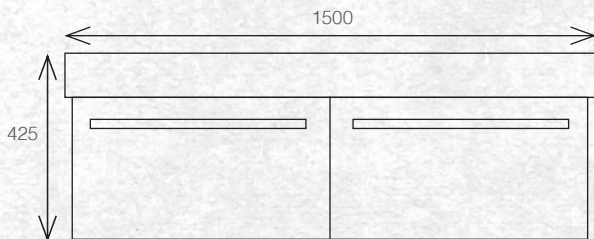

SPECIFICATION