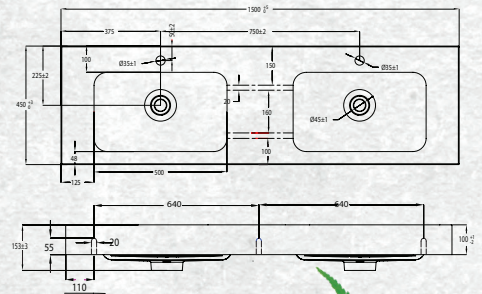

SPECIFICATION