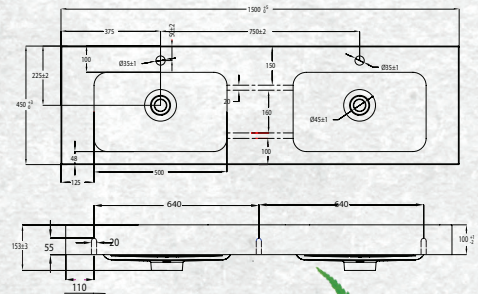

SPECIFICATION