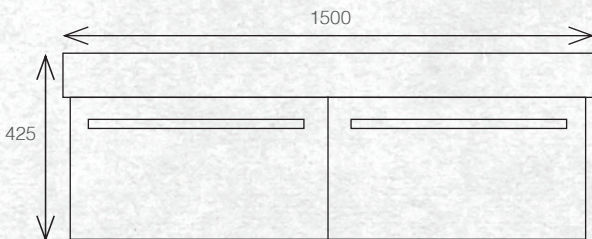

SPECIFICATION