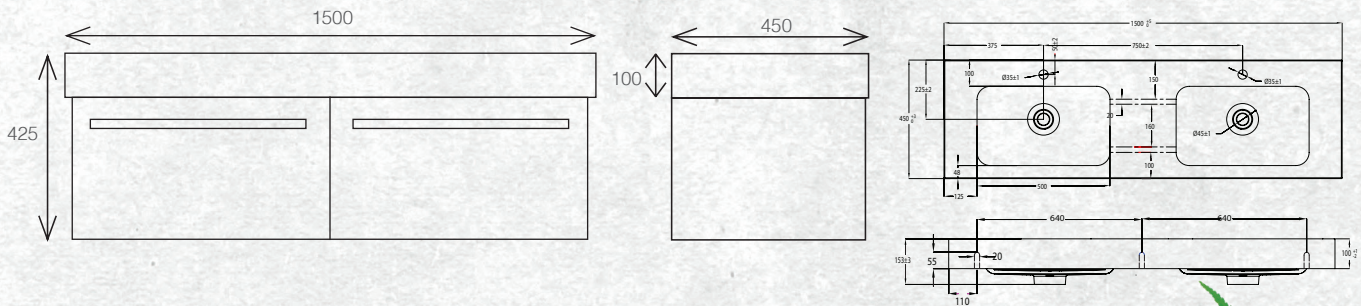

SPECIFICATION