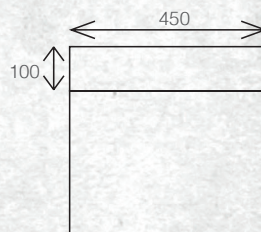

SPECIFICATION