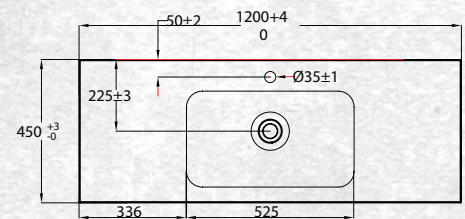

SPECIFICATION