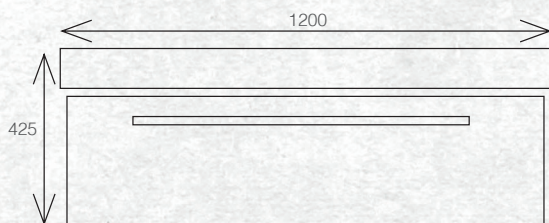

SPECIFICATION