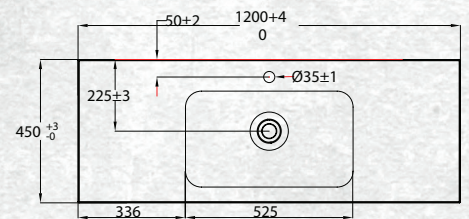

SPECIFICATION