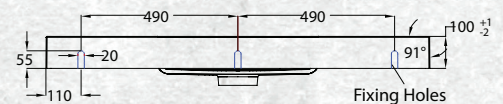

SPECIFICATION