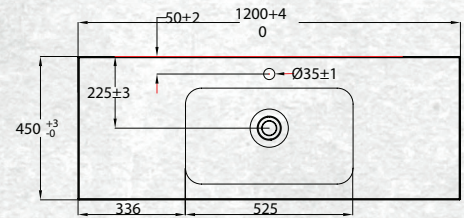

SPECIFICATION