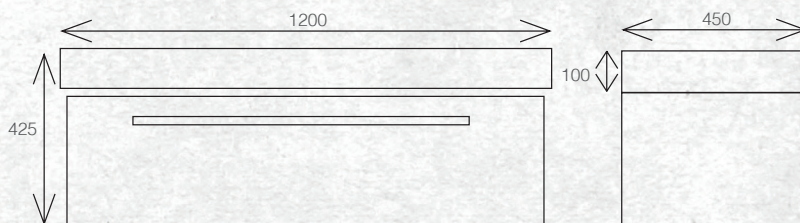

SPECIFICATION