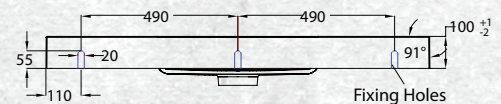

SPECIFICATION