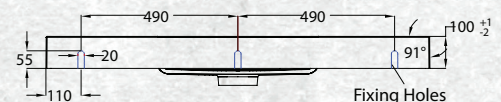

SPECIFICATION