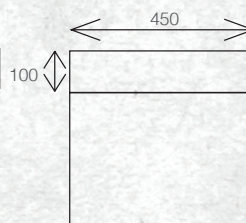

SPECIFICATION