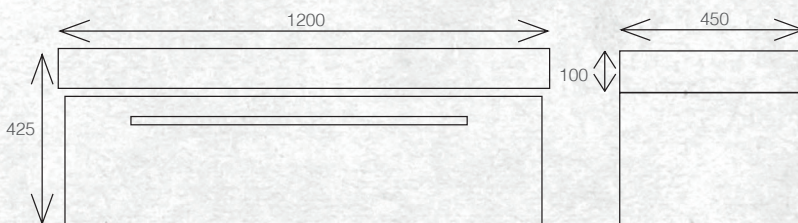

SPECIFICATION