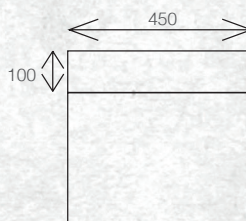

SPECIFICATION