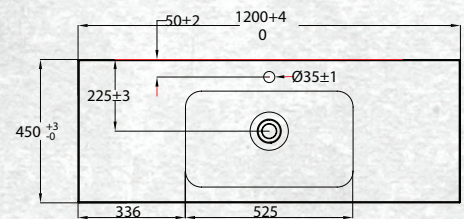

SPECIFICATION