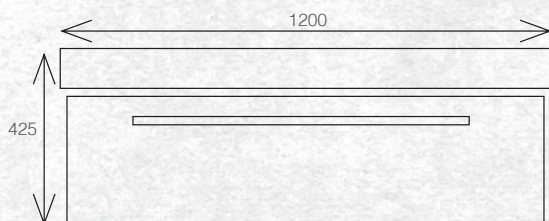

SPECIFICATION