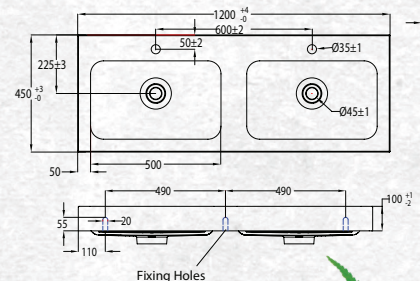

SPECIFICATION