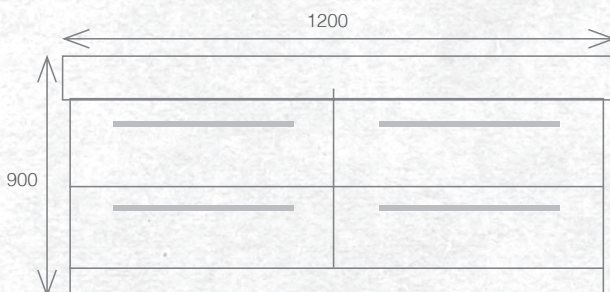

SPECIFICATION