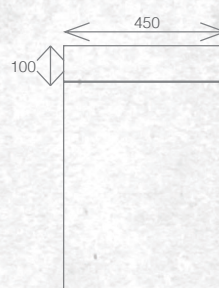

SPECIFICATION