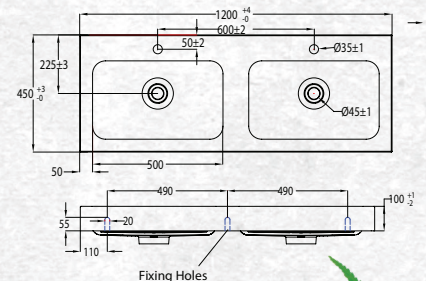

SPECIFICATION