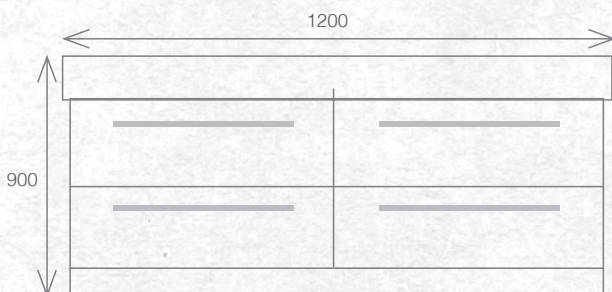

SPECIFICATION