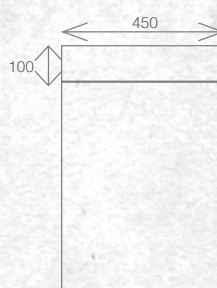

SPECIFICATION