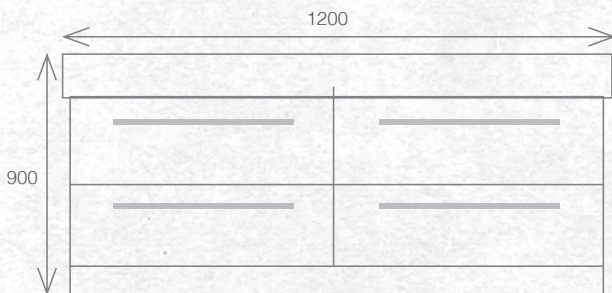

SPECIFICATION