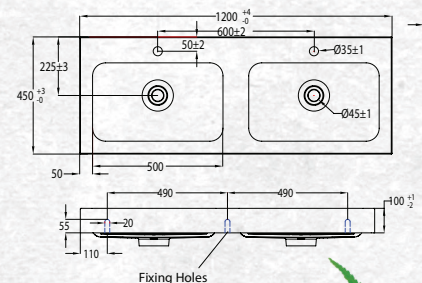

SPECIFICATION