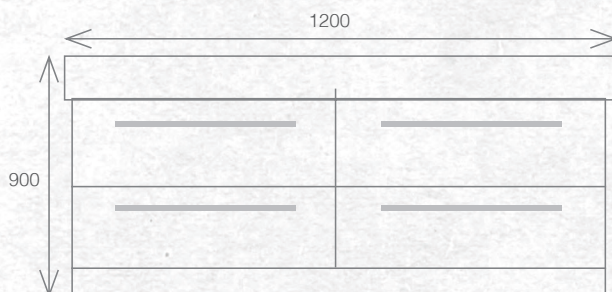

SPECIFICATION