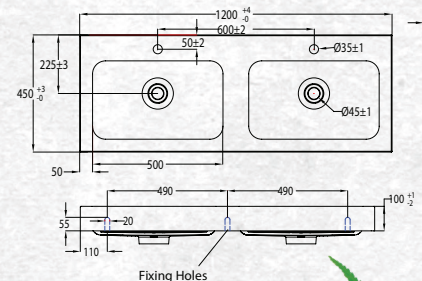

SPECIFICATION