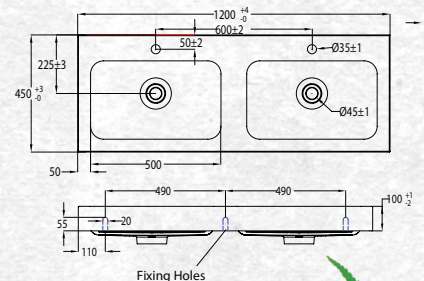

SPECIFICATION