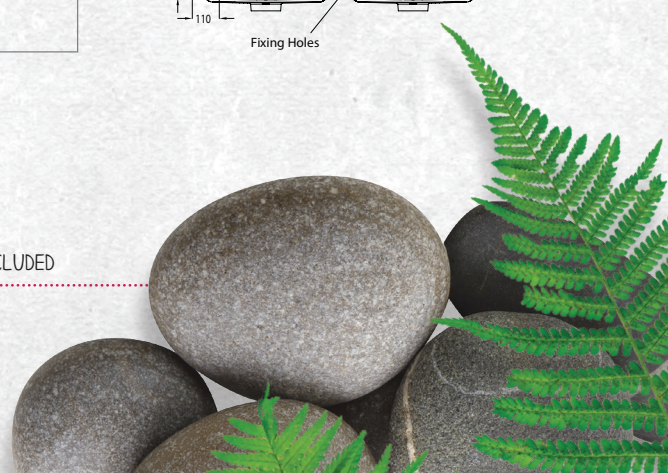

TAPWARE AND ACCESSORIES NOT INCLUDED

www.placemakers.co.nz

mico

The bathroom specialist

www.mico.co.nz