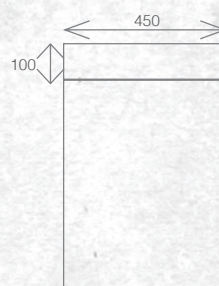

SPECIFICATION