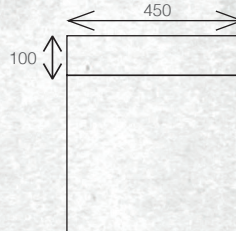

SPECIFICATION