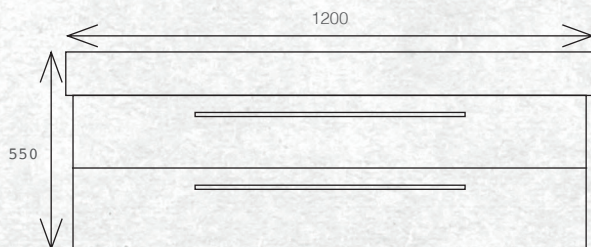

SPECIFICATION