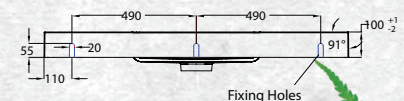

SPECIFICATION