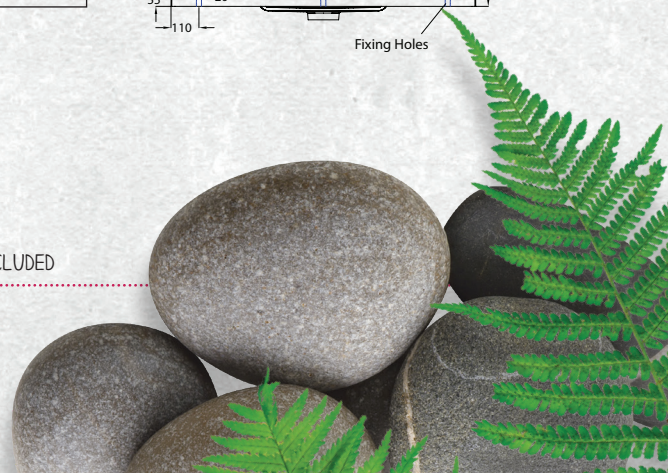

TAPWARE AND ACCESSORIES NOT INCLUDED

www.placemakers.co.nz

mico

The bathroom specialist

www.mico.co.nz

BATHROOMWARE
FOR REAL KIWIS
Raymor

TESSA VANITIES

The Tessa vanity range features a polymarble top and is available with soft close drawers in a variety of cabinet finishes.