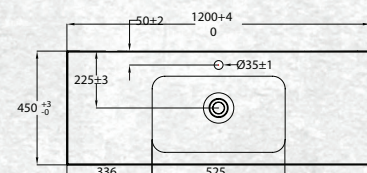

SPECIFICATION