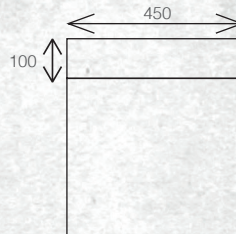

SPECIFICATION