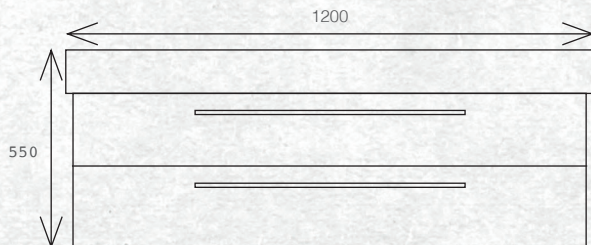

SPECIFICATION