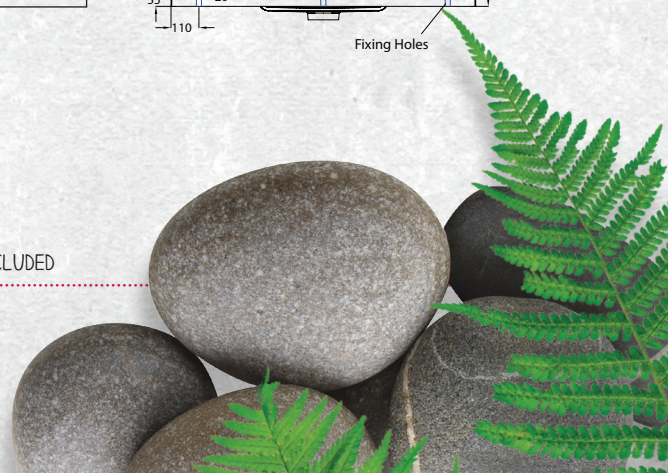

TAPWARE AND ACCESSORIES NOT INCLUDED

www.placemakers.co.nz

mico

The bathroom specialist

www.mico.co.nz