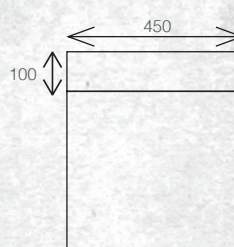

SPECIFICATION