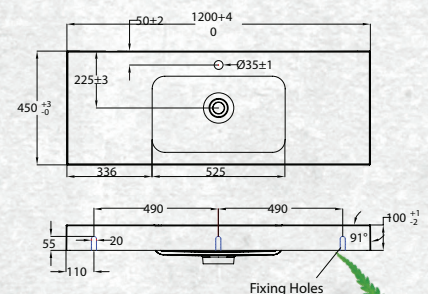

SPECIFICATION