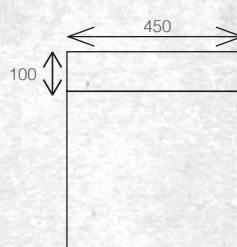

SPECIFICATION