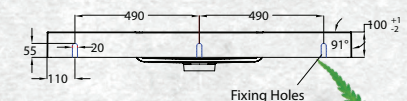

SPECIFICATION