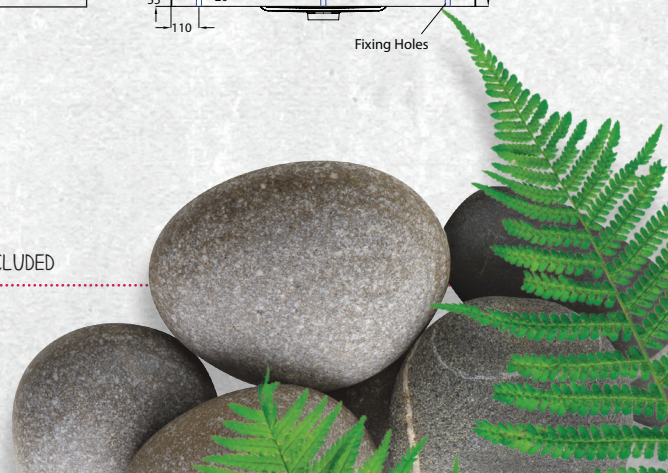

BATHROOMWARE
FOR REAL KIWIS
Raymor

TESSA VANITIES

The Tessa vanity range features a polymarble top and is available with soft close drawers in a variety of cabinet finishes.

WALL HUNG 1200MM 2DRW

W 1200mm, H 550mm, D 450mm
Two drawer