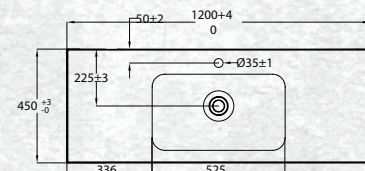

SPECIFICATION