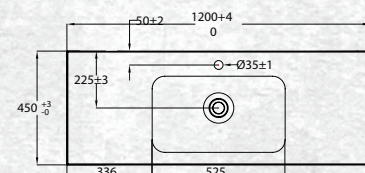

SPECIFICATION