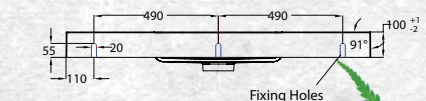

SPECIFICATION