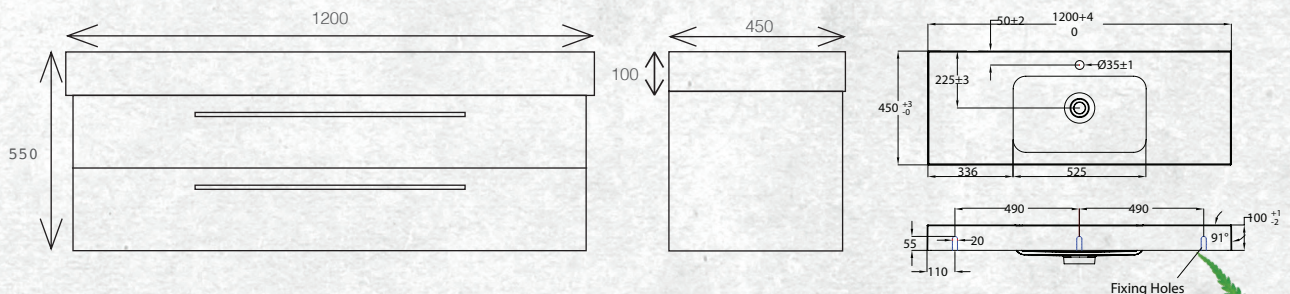

SPECIFICATION