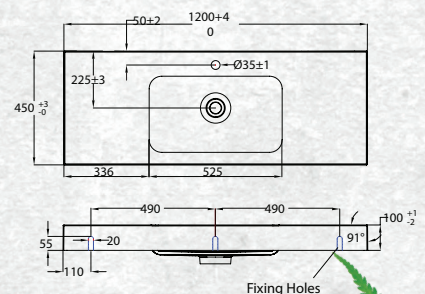

SPECIFICATION