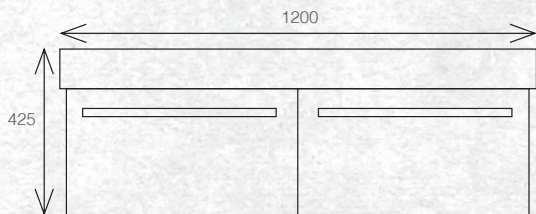

SPECIFICATION

TAPWARE AND ACCESSORIES NOT INCLUDED

www.placemakers.co.nz

mico

The bathroom specialist

www.mico.co.nz