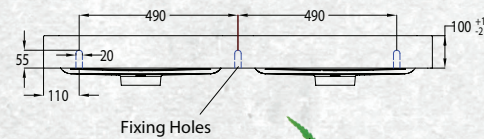

SPECIFICATION