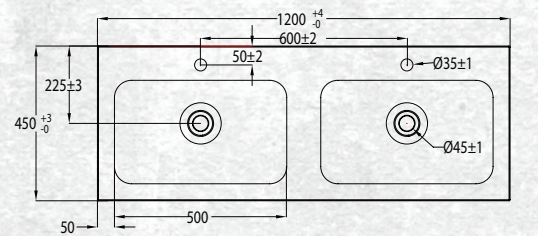

SPECIFICATION