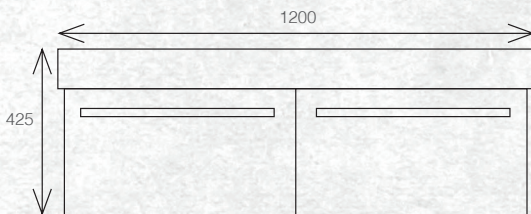

SPECIFICATION