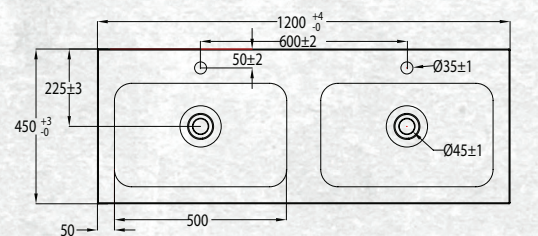

SPECIFICATION