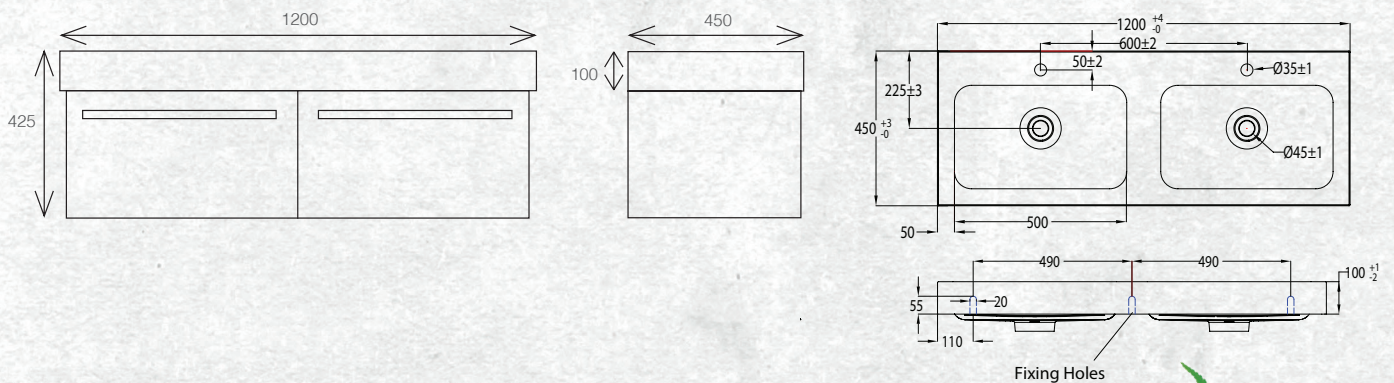

SPECIFICATION

TAPWARE AND ACCESSORIES NOT INCLUDED

www.placemakers.co.nz

mico

The bathroom specialist

www.mico.co.nz