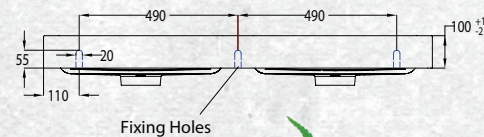

SPECIFICATION