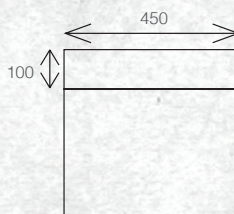

SPECIFICATION

TAPWARE AND ACCESSORIES NOT INCLUDED

www.placemakers.co.nz

mico

The bathroom specialist

www.mico.co.nz