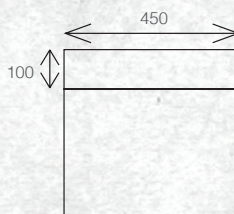

SPECIFICATION