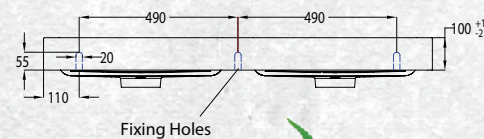

SPECIFICATION