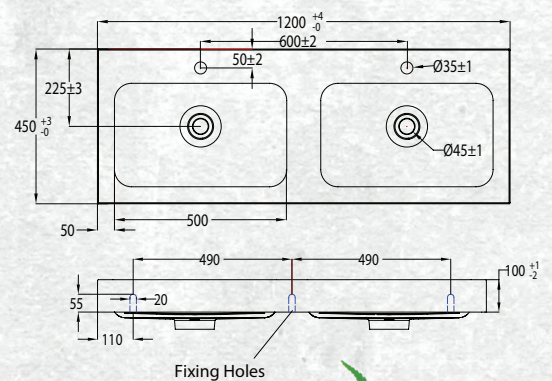

SPECIFICATION

TAPWARE AND ACCESSORIES NOT INCLUDED

www.placemakers.co.nz

mico

The bathroom specialist

www.mico.co.nz