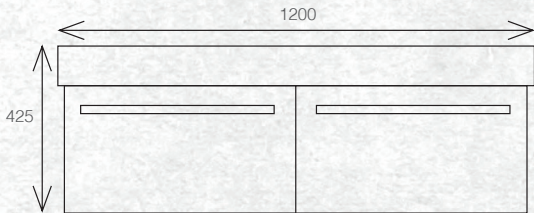

SPECIFICATION