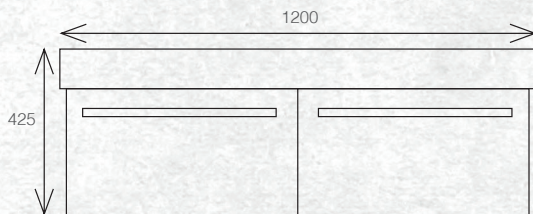

SPECIFICATION