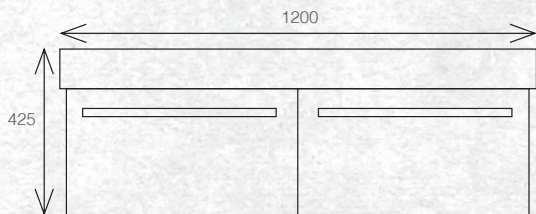

SPECIFICATION