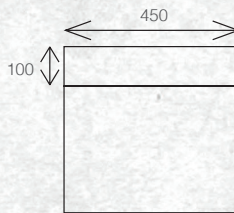

SPECIFICATION