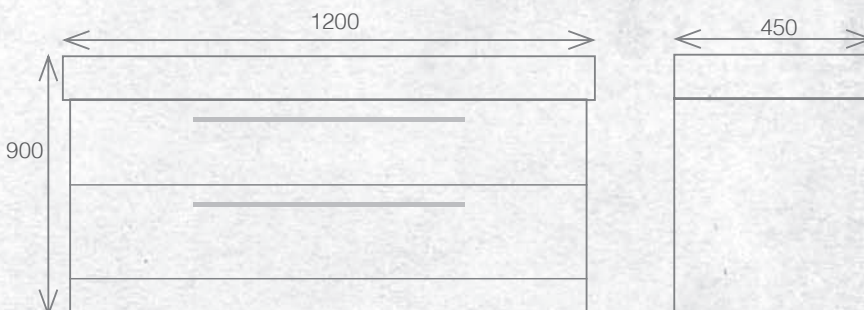

W 1200mm, H 900mm, D 450mm
Two drawer

FINISH CODE
Charred Oak **628545**

OTHER FINISHES AVAILABLE

White Gloss
628546

Driftwood
656966

SPECIFICATION

TAPWARE AND ACCESSORIES NOT INCLUDED