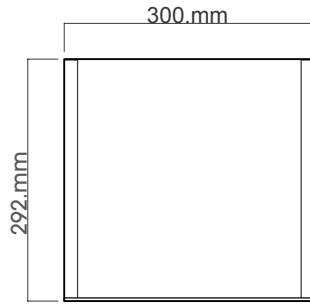

# TALL CABINET

OPEN SHELF, 1 DOOR, 2 DRAWERS

vcboc

TC07 / TC07M

1 OPEN SHELF, 1 DOOR, 2 DRAWERS

- Dimensions - W 300 H 1700 D 290
- Paint - The paint used on our products is polyurethane or UV based. It is five times harder and more durable than lacquer finishes. White only.
- Timber Effect (Melamine) - Our woodgrain melamine is a low pressure laminate.

TOP VIEW

LEFT VIEW

FRONT VIEW

INSIDE VIEW