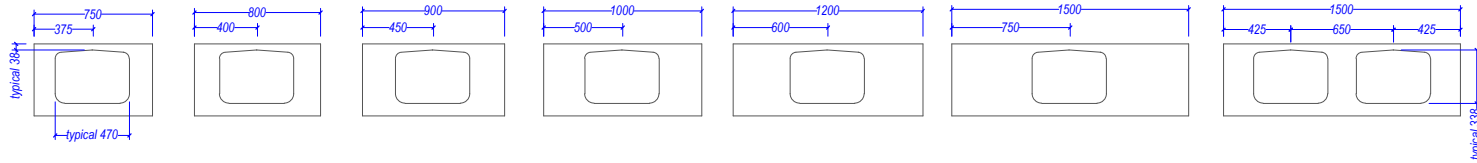

Sirocco bench tops to suit Slab & Serifos basins

Sirocco bench tops to suit Quadra & Circa basins

Suits "P" or "Bottle" Traps

All Dimensions are nominal