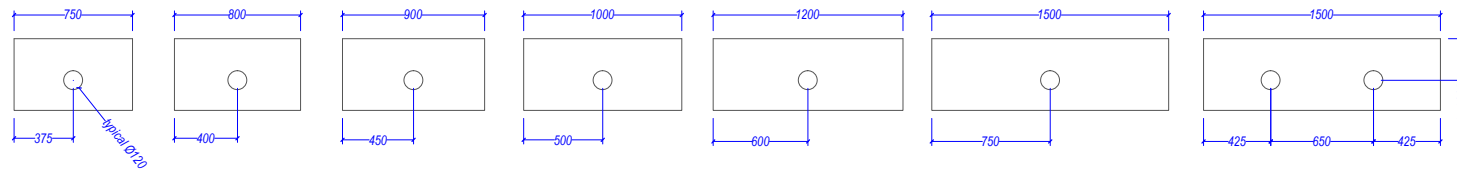

Sirocco bench tops to suit Slab & Serifos basins

Sirocco bench tops to suit Quadra & Circa basins

Suits "P" or "Bottle" Traps

All Dimensions are nominal