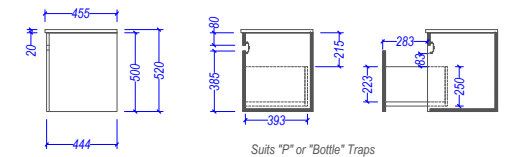

Sirocco bench tops to suit Slab & Serifos basins

Sirocco bench tops to suit Quadra & Circa basins

Suits "P" or "Bottle" Traps

All Dimensions are nominal