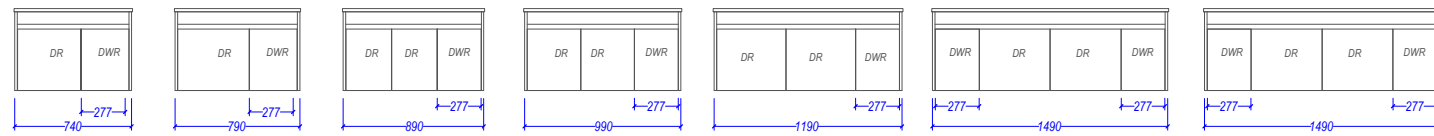

Sirocco bench tops to suit Slab & Serifos basins

Sirocco bench tops to suit Quadra & Circa basins

Suits "P" or "Bottle" Traps

All Dimensions are nominal