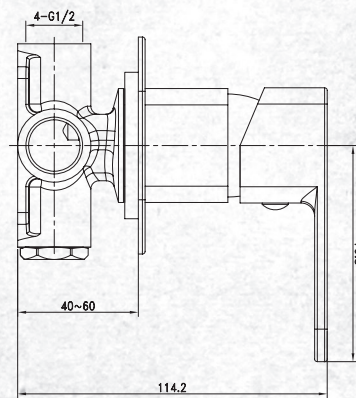

### FEATURES

- Brass 4-port one piece body material
- Zinc die cast handle
- Chrome plated finish
- 35mm ceramic disc cartridge
- Paddle handle style
- Mains pressure only
- 80mm square wall plate
- 40-60mm wall adjustment
- Red and blue indicator lines on handle