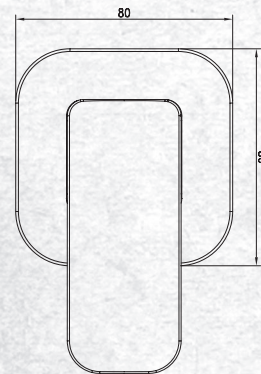

## COVE TAPWARE

Raymor's Cove range of Tapware offers both style and choice for every home. Presented in two colour options, Chrome or Black, the contemporary soft square design brings a touch of edge to the Raymor family of Tapware. Cove is available in basin, shower and bath Tapware.

### FEATURES

- Brass 4-port one piece body material
- Zinc die cast handle
- Chrome plated finish
- 35mm ceramic disc cartridge
- Paddle handle style
- Mains pressure only
- 80mm square wall plate
- 40-60mm wall adjustment
- Red and blue indicator lines on handle